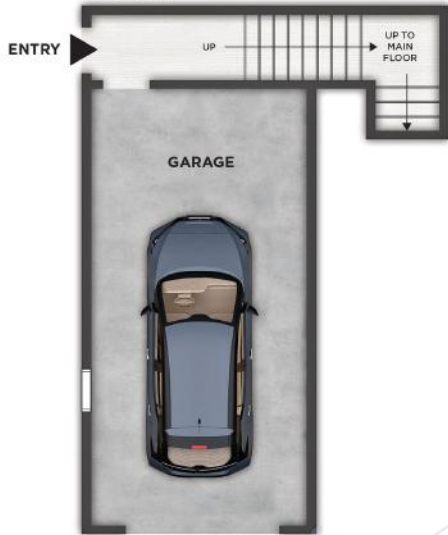

REAGAN

UNIT 9201

2ND FLOOR

1ST FLOOR

3RD FLOOR

TWO MAIN BEDROOM - 2.5 BATH - DEN - PRIVATE GARAGE

1,421 SQ. FT.

*Vaulted/Tray Ceiling