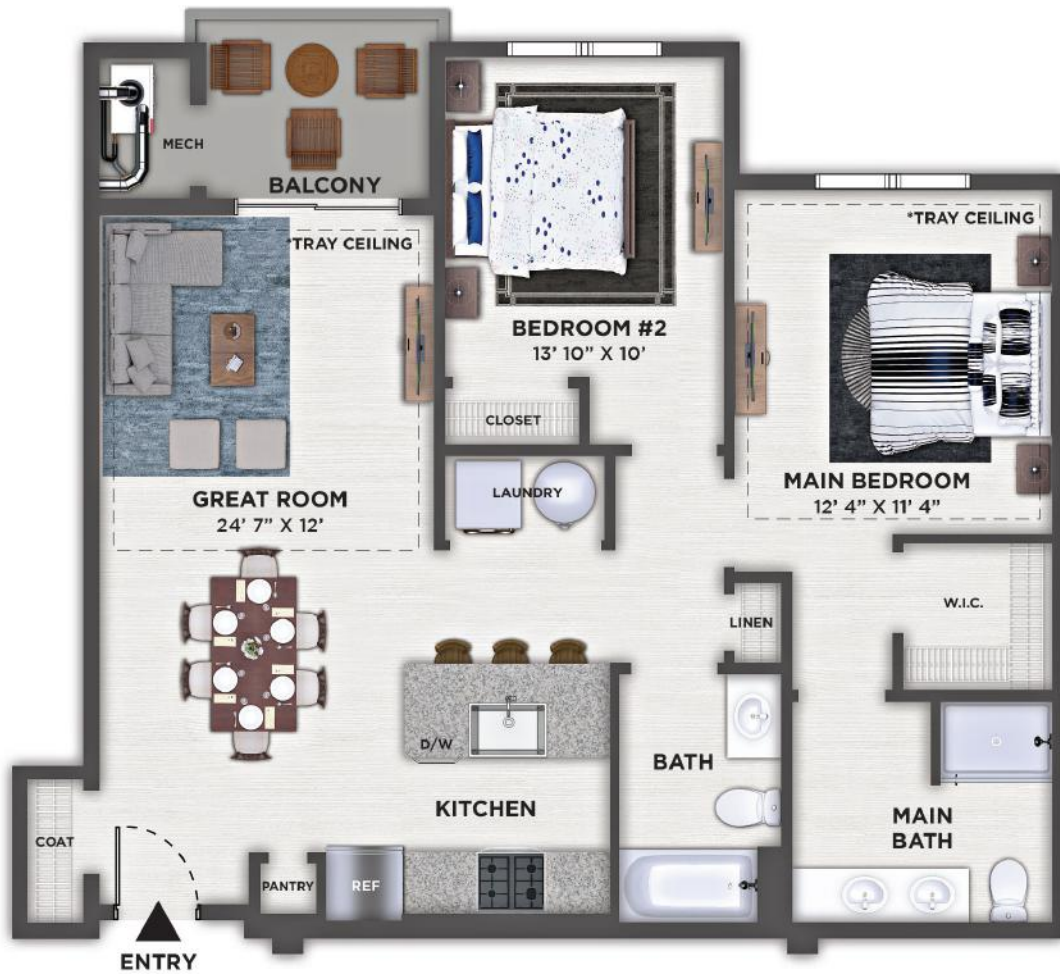

ADAMS

UNIT 7204

TWO BEDROOM - 2 BATH
931 SQ. FT.

*Vaulted/Tray Ceiling
on Top Floors Only

PRESIDENTIAL
GARDENS
AT MANCHESTER