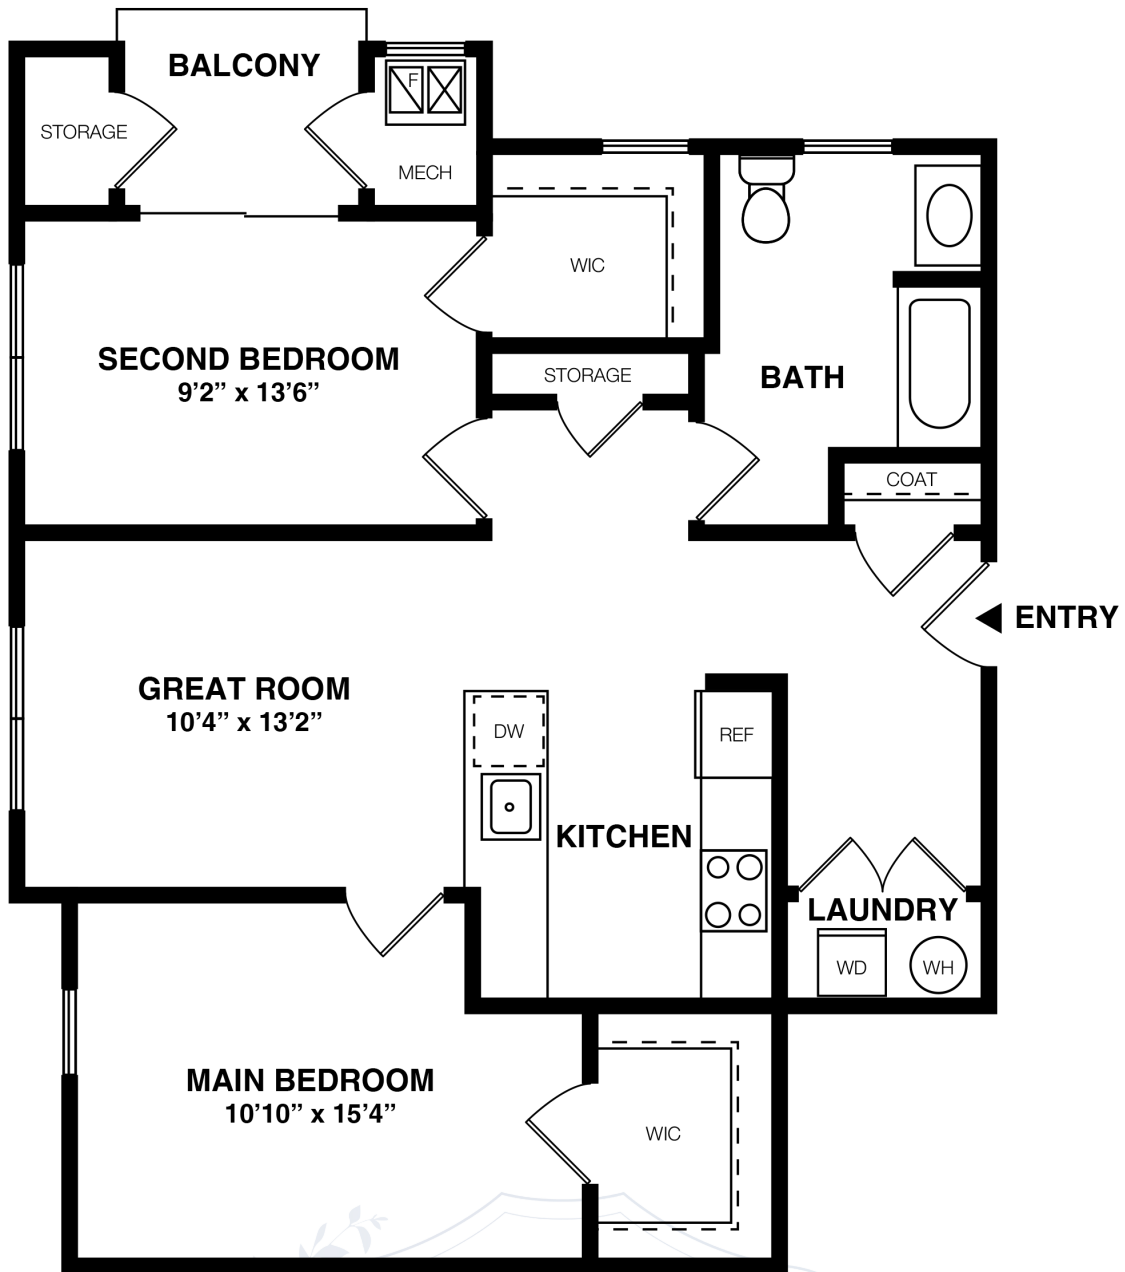

2C-B

TWO BEDROOM - 1 BATH

845 SQ. FT.

PRESIDENTIAL
GARDENS
AT MANCHESTER