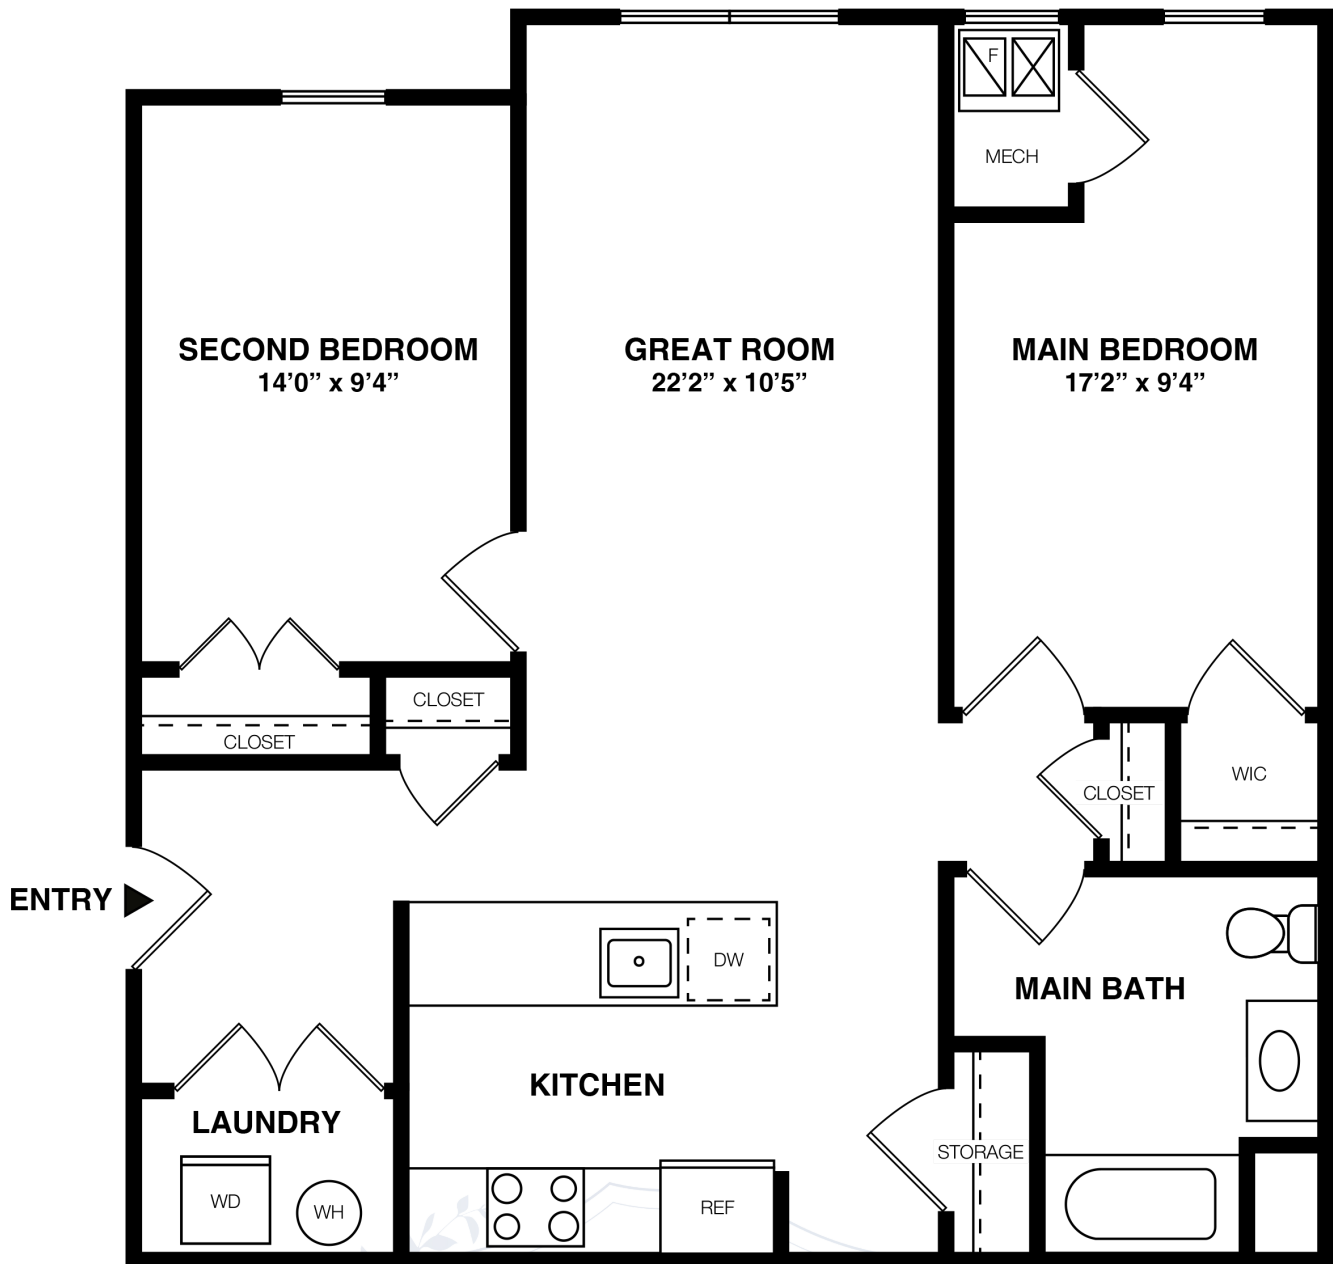

2C-A

TWO BEDROOM - 1 BATH

891 SQ. FT.

PRESIDENTIAL  
GARDENS  
AT MANCHESTER