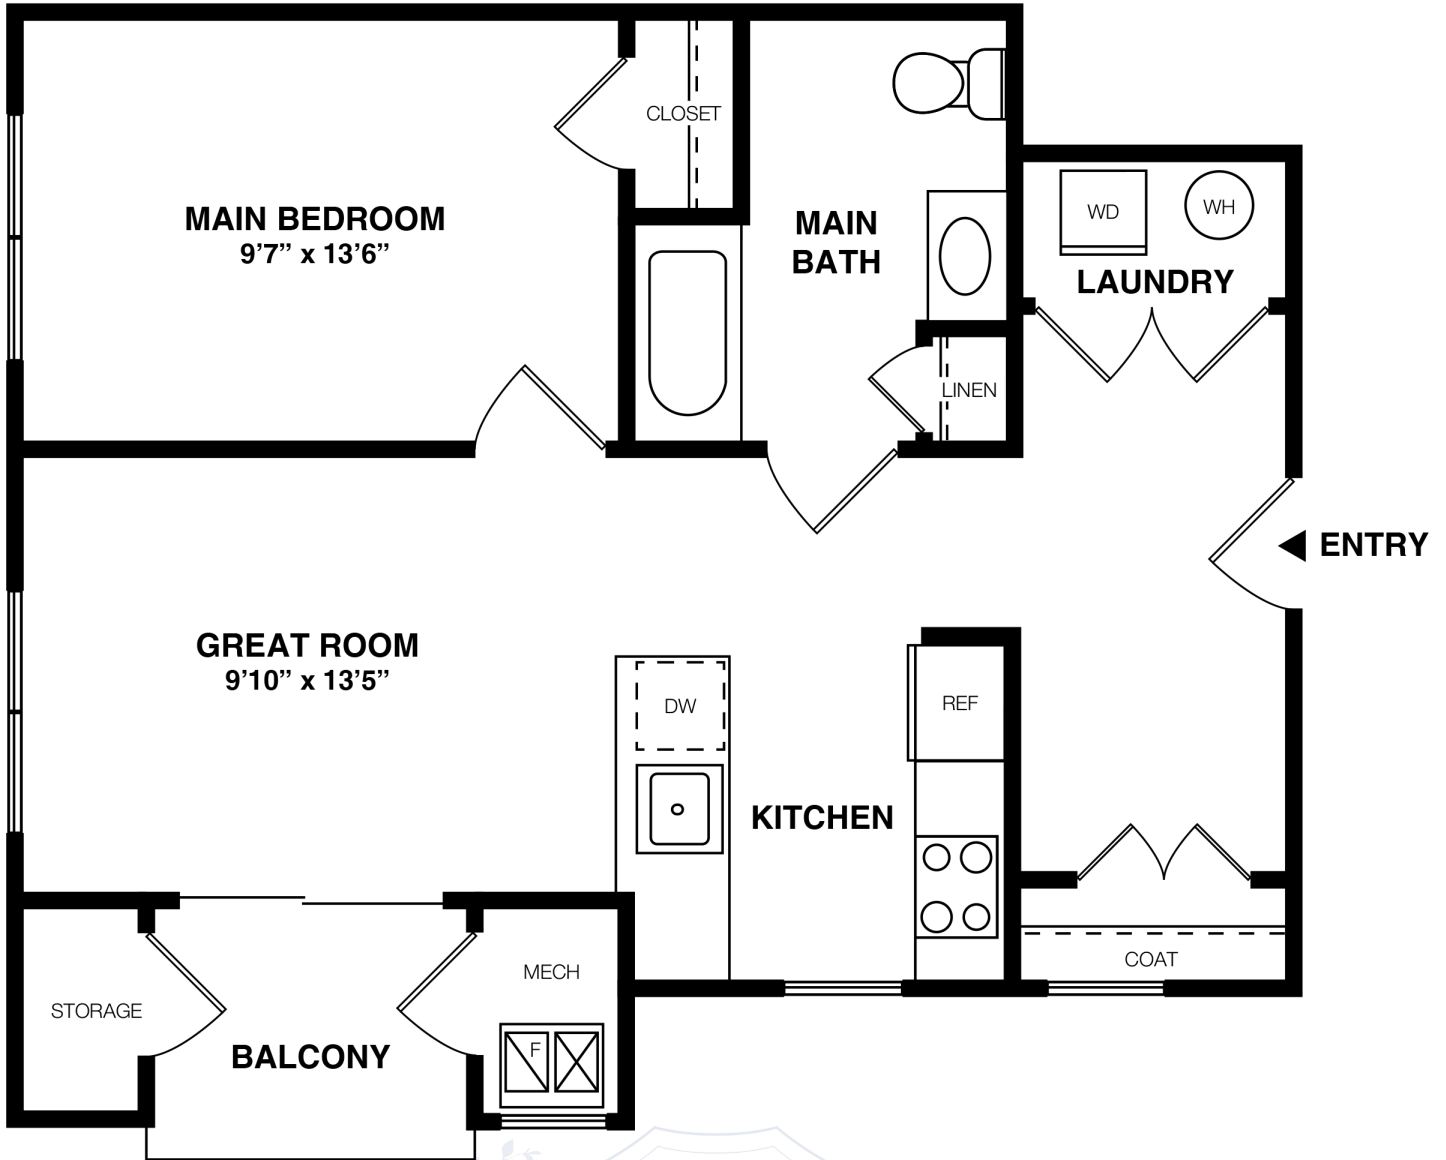

1C-A

ONE BEDROOM - 1 BATH

512 SQ. FT.

PRESIDENTIAL
GARDENS
AT MANCHESTER