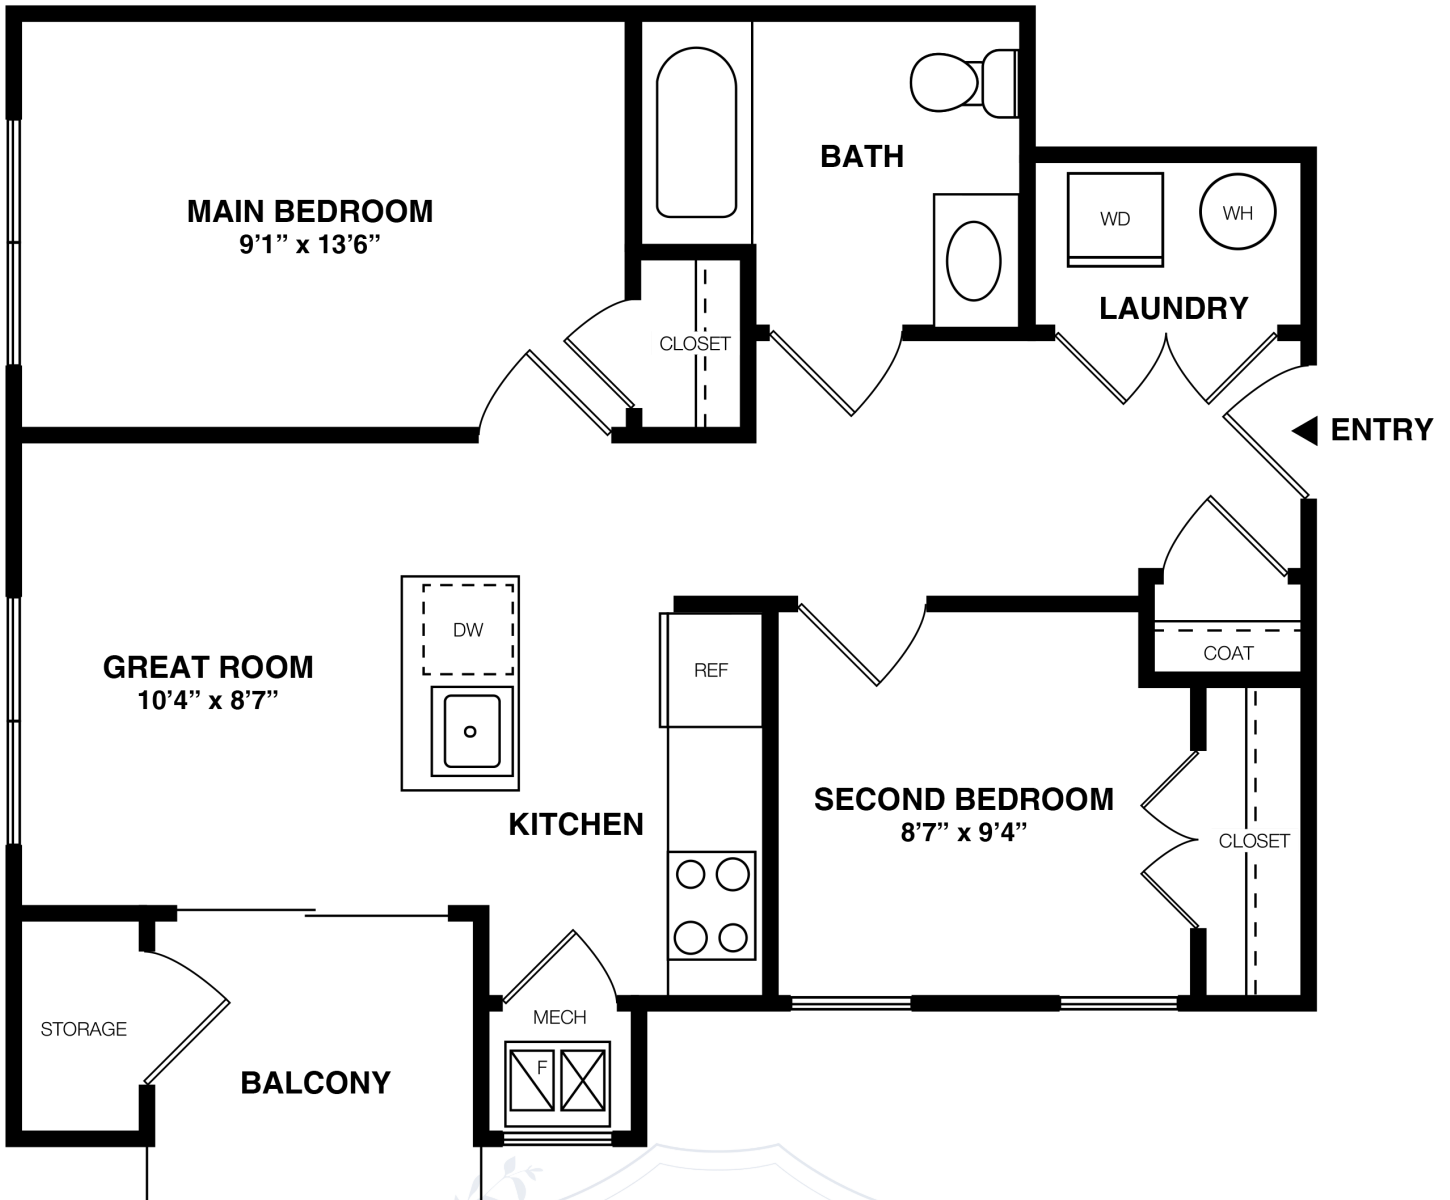

2C-C

TWO BEDROOM - 1 BATH

581 SQ. FT.

PRESIDENTIAL
GARDENS
AT MANCHESTER