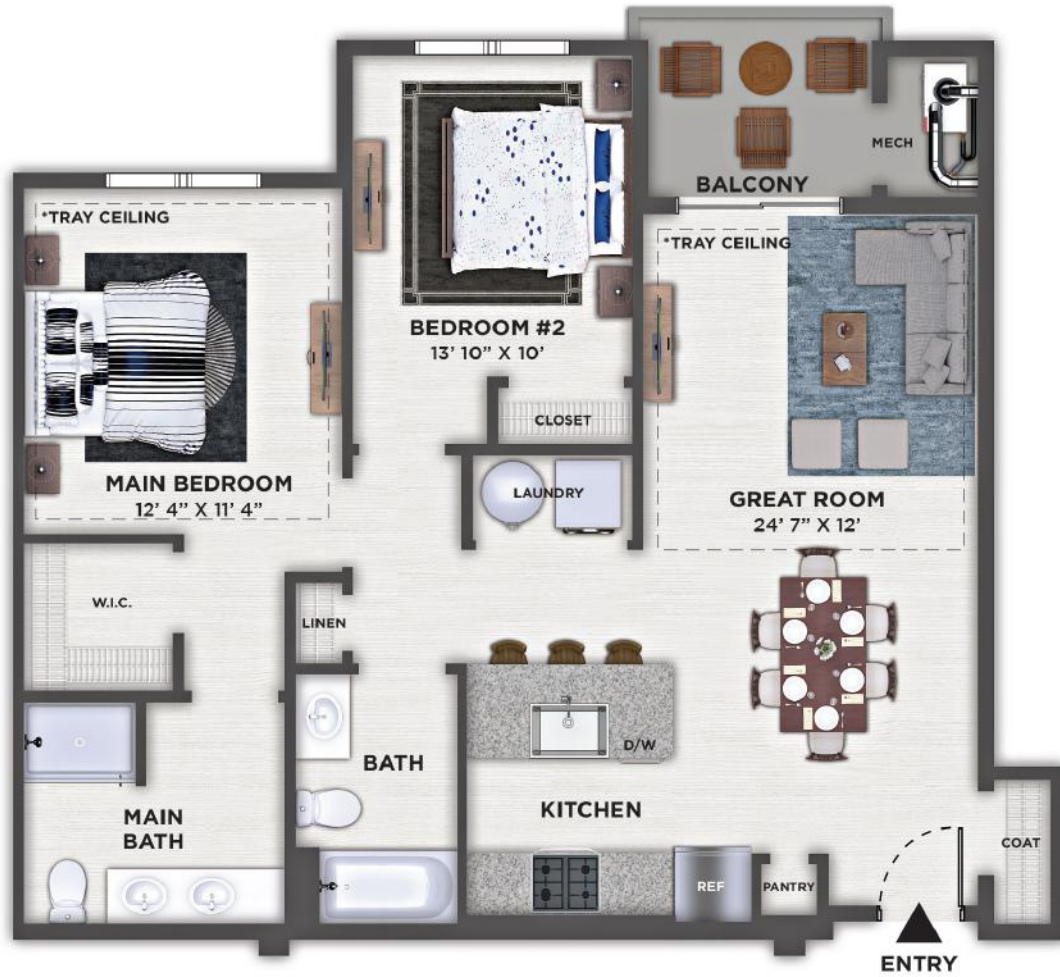

ADAMS

UNIT 25206

TWO BEDROOM - 2 BATH
931 SQ. FT.

*Vaulted/Tray Ceiling
on Top Floors Only

PRESIDENTIAL
GARDENS
AT MANCHESTER