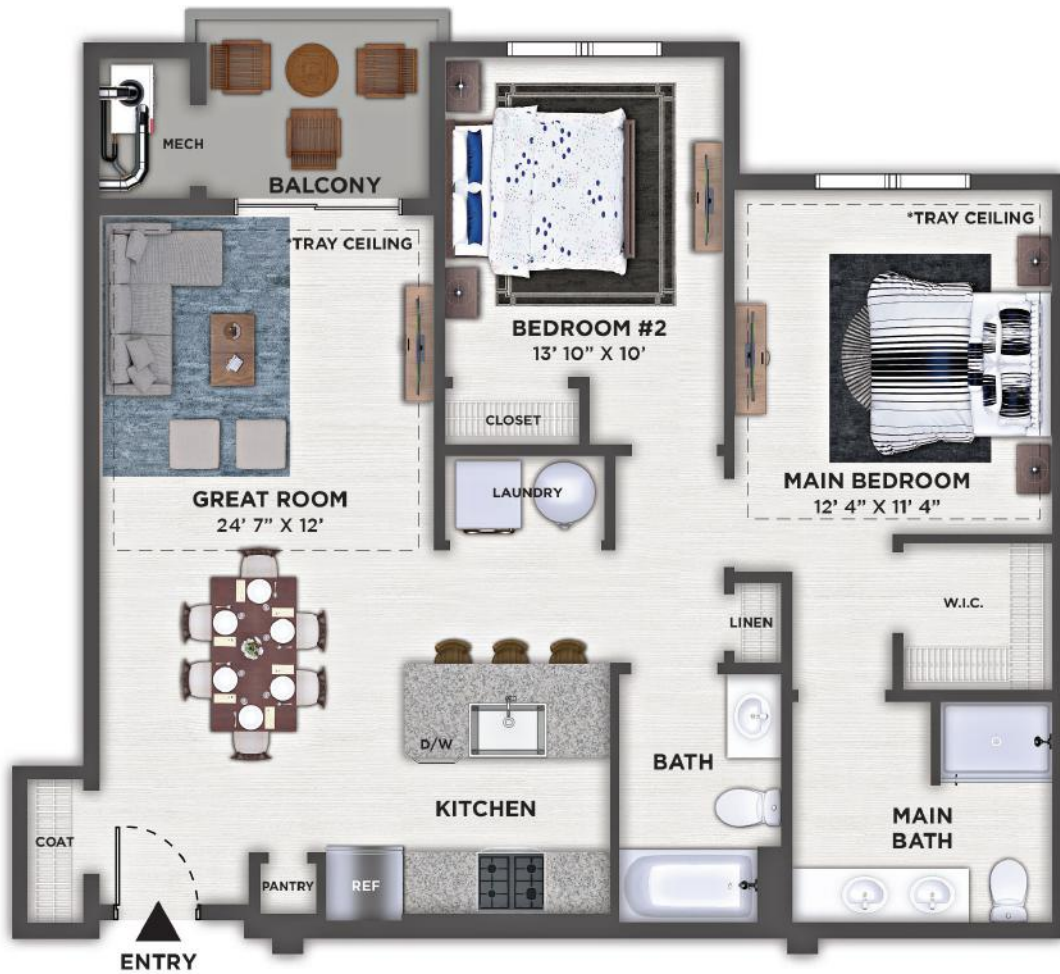

ADAMS

UNIT 25204

TWO BEDROOM - 2 BATH
931 SQ. FT.

*Vaulted/Tray Ceiling
on Top Floors Only

PRESIDENTIAL
GARDENS
AT MANCHESTER