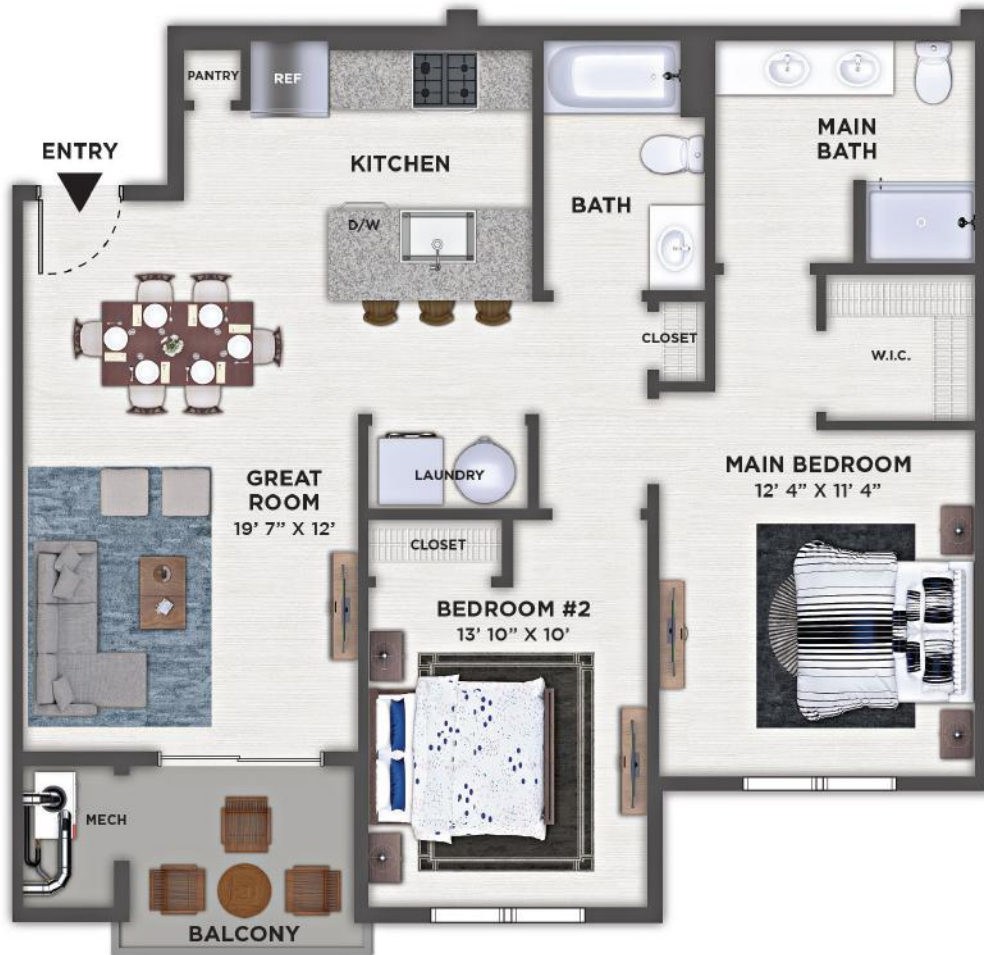

WASHINGTON

UNIT 26103

TWO BEDROOM - 2 BATH

889 SQ. FT.

PRESIDENTIAL
GARDENS
AT MANCHESTER