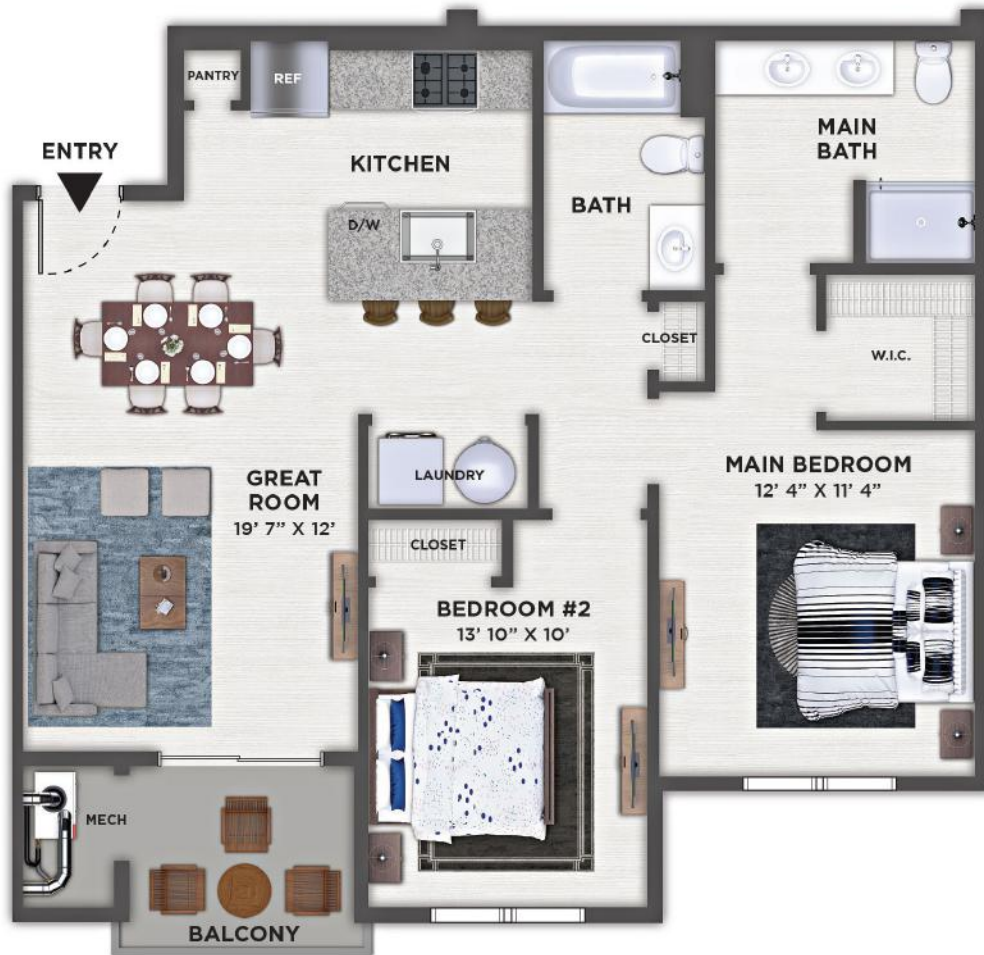

WASHINGTON

UNIT 24103

TWO BEDROOM - 2 BATH

889 SQ. FT.

PRESIDENTIAL
GARDENS
AT MANCHESTER