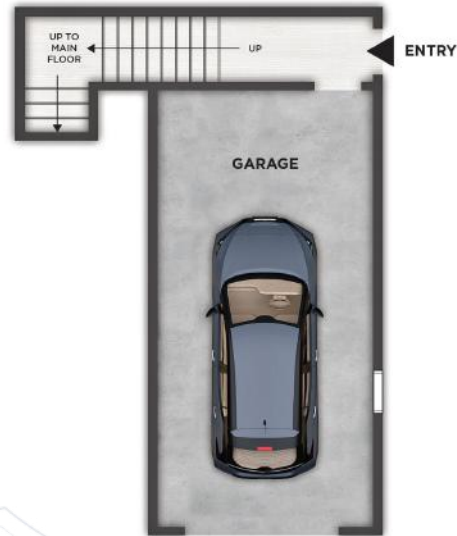

REAGAN
UNIT 13207

2ND FLOOR

3RD FLOOR

1ST FLOOR

TWO MAIN BEDROOM - 2.5 BATH - DEN - PRIVATE GARAGE
1,421 SQ. FT.

*Vaulted/Tray Ceiling

PRESIDENTIAL
GARDENS
AT MANCHESTER