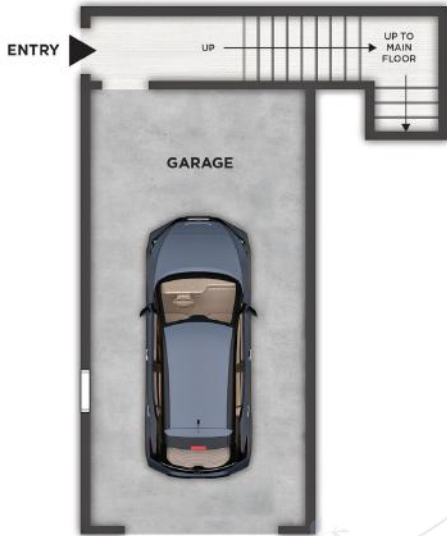

REAGAN
UNIT 13205

2ND FLOOR

1ST FLOOR

3RD FLOOR

TWO MAIN BEDROOM - 2.5 BATH - DEN - PRIVATE GARAGE
1,421 SQ. FT.

*Vaulted/Tray Ceiling

PRESIDENTIAL
GARDENS
AT MANCHESTER