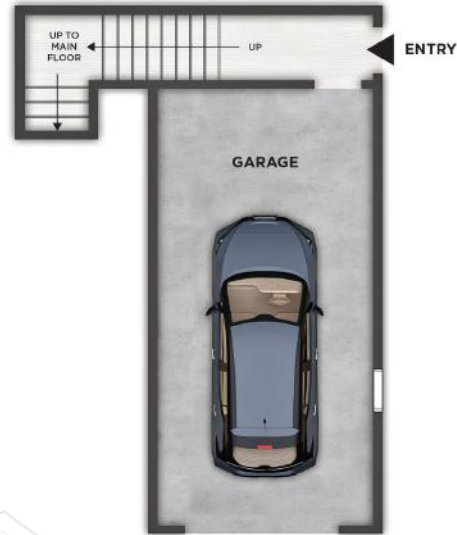

REAGAN
UNIT 13203

2ND FLOOR

3RD FLOOR

1ST FLOOR

TWO MAIN BEDROOM - 2.5 BATH - DEN - PRIVATE GARAGE
1,421 SQ. FT.

*Vaulted/Tray Ceiling

PRESIDENTIAL
GARDENS
AT MANCHESTER