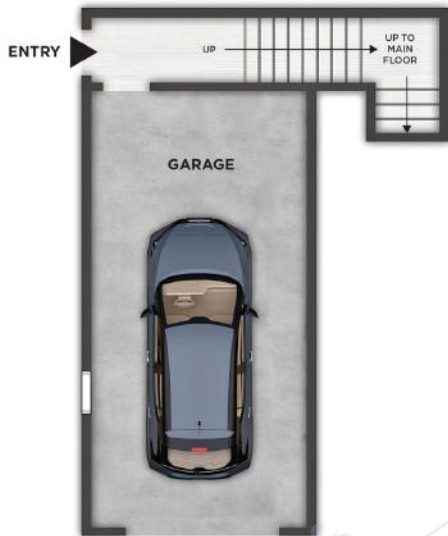

REAGAN UNIT 13201

2ND FLOOR

1ST FLOOR

3RD FLOOR

TWO MAIN BEDROOM - 2.5 BATH - DEN - PRIVATE GARAGE
1,421 SQ. FT.

*Vaulted/Tray Ceiling

PRESIDENTIAL
GARDENS
AT MANCHESTER