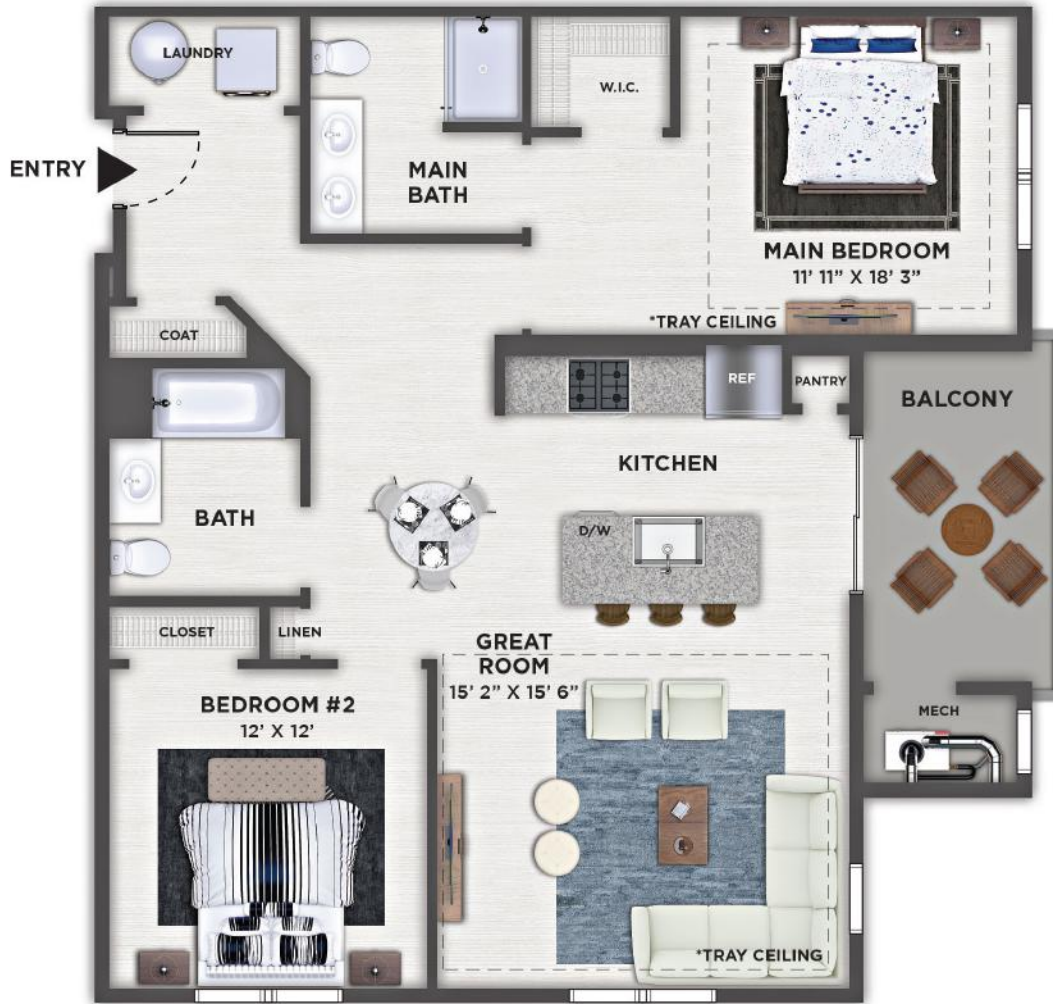

LINCOLN

UNIT 26107

TWO BEDROOM - 2 BATH

1,084 SQ. FT.

*Vaulted/Tray Ceiling
on Top Floors Only

PRESIDENTIAL
GARDENS
AT MANCHESTER