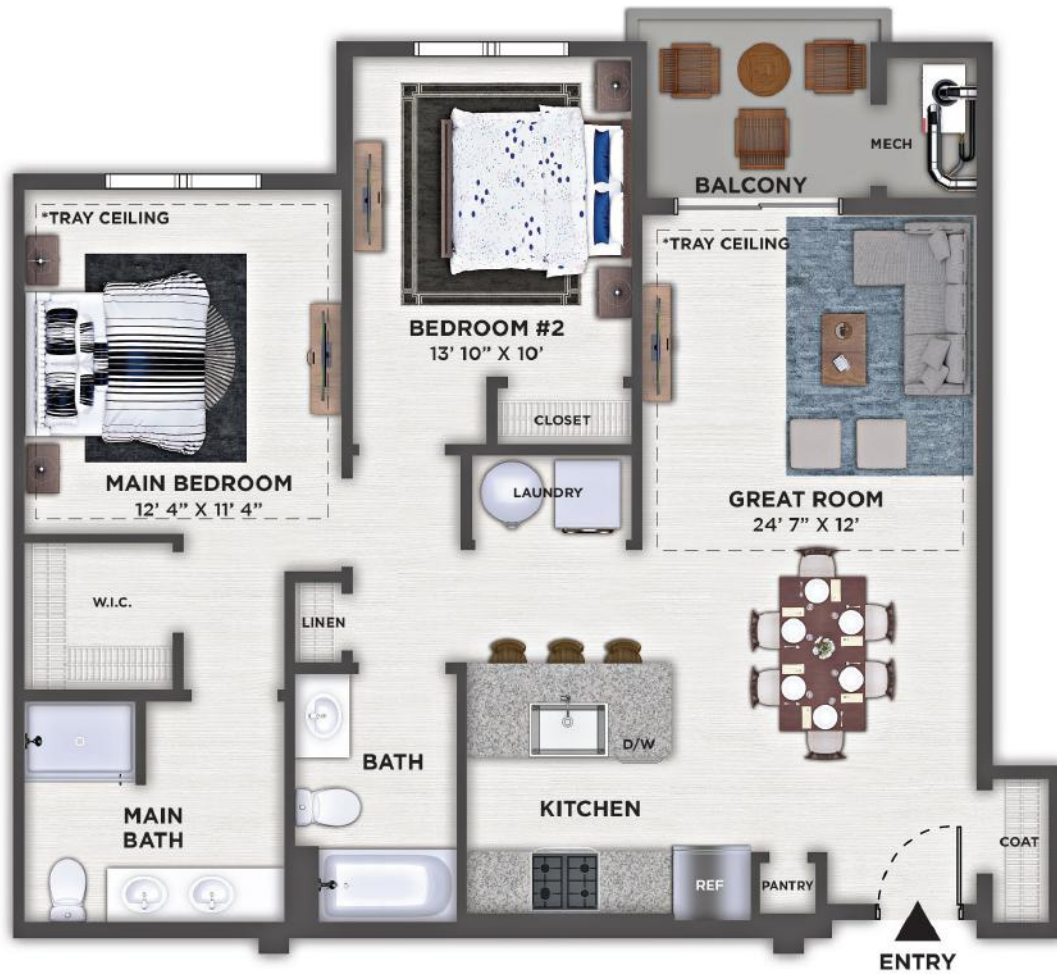

# ADAMS

UNIT 24306

TWO BEDROOM - 2 BATH  
931 SQ. FT.

\*Vaulted/Tray Ceiling  
on Top Floors Only

PRESIDENTIAL  
GARDENS  
AT MANCHESTER