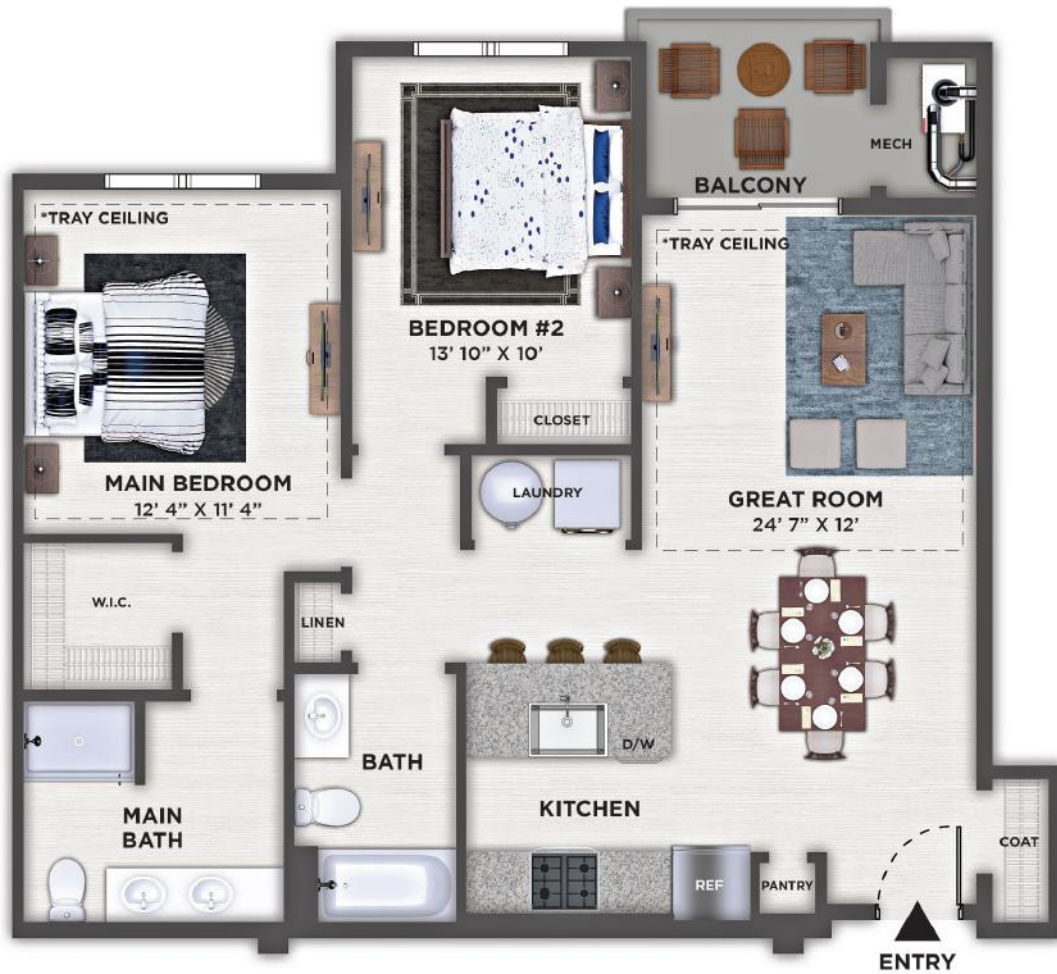

# ADAMS

UNIT 24206

TWO BEDROOM - 2 BATH  
931 SQ. FT.

\*Vaulted/Tray Ceiling  
on Top Floors Only

PRESIDENTIAL  
GARDENS  
AT MANCHESTER