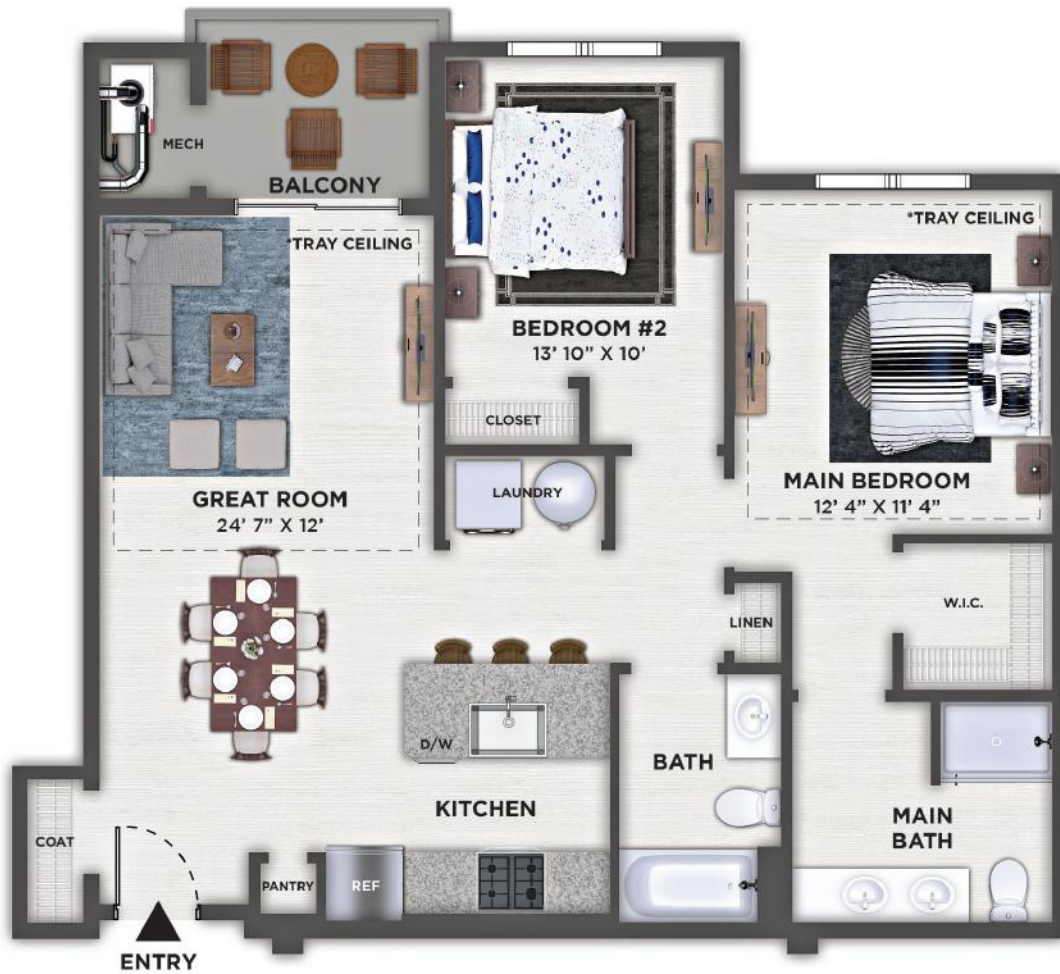

ADAMS

UNIT 24204

TWO BEDROOM - 2 BATH
931 SQ. FT.

*Vaulted/Tray Ceiling
on Top Floors Only

PRESIDENTIAL
GARDENS
AT MANCHESTER