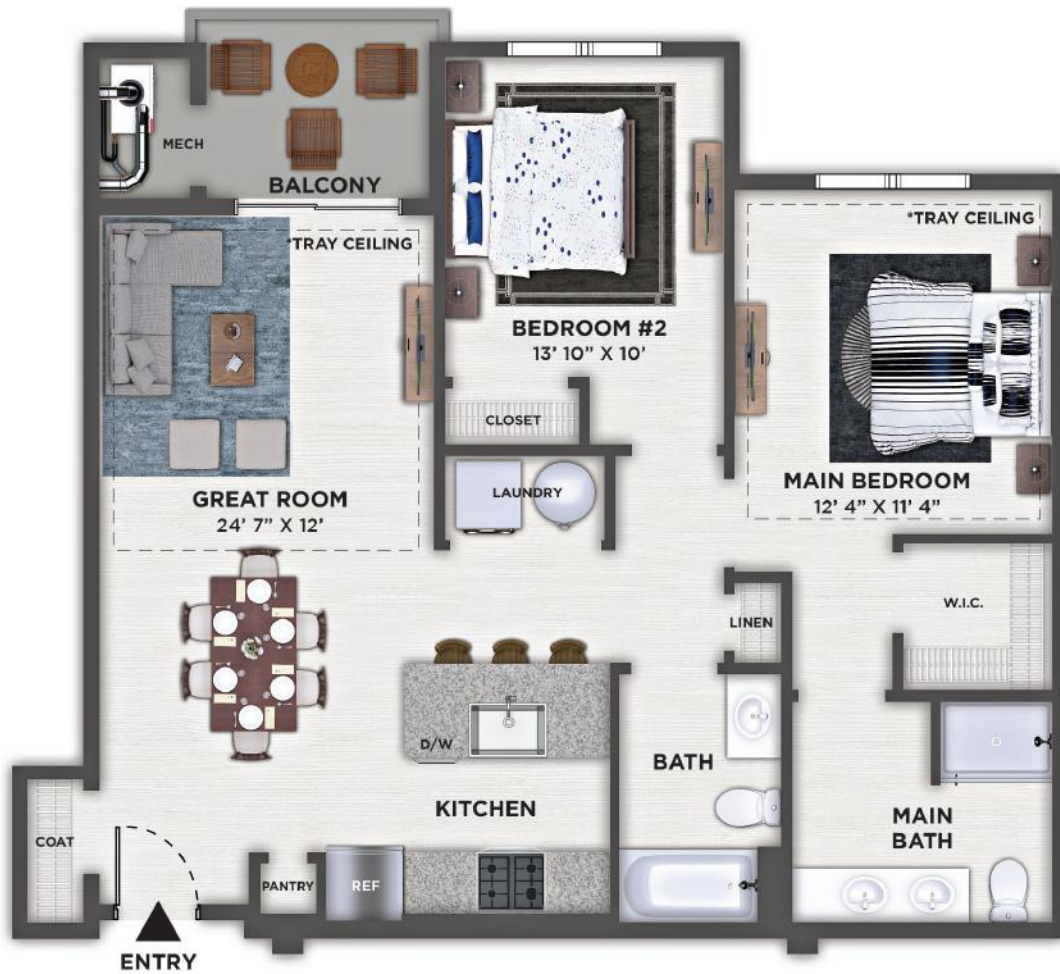

ADAMS

UNIT 24104

TWO BEDROOM - 2 BATH
931 SQ. FT.

*Vaulted/Tray Ceiling
on Top Floors Only

PRESIDENTIAL
GARDENS
AT MANCHESTER