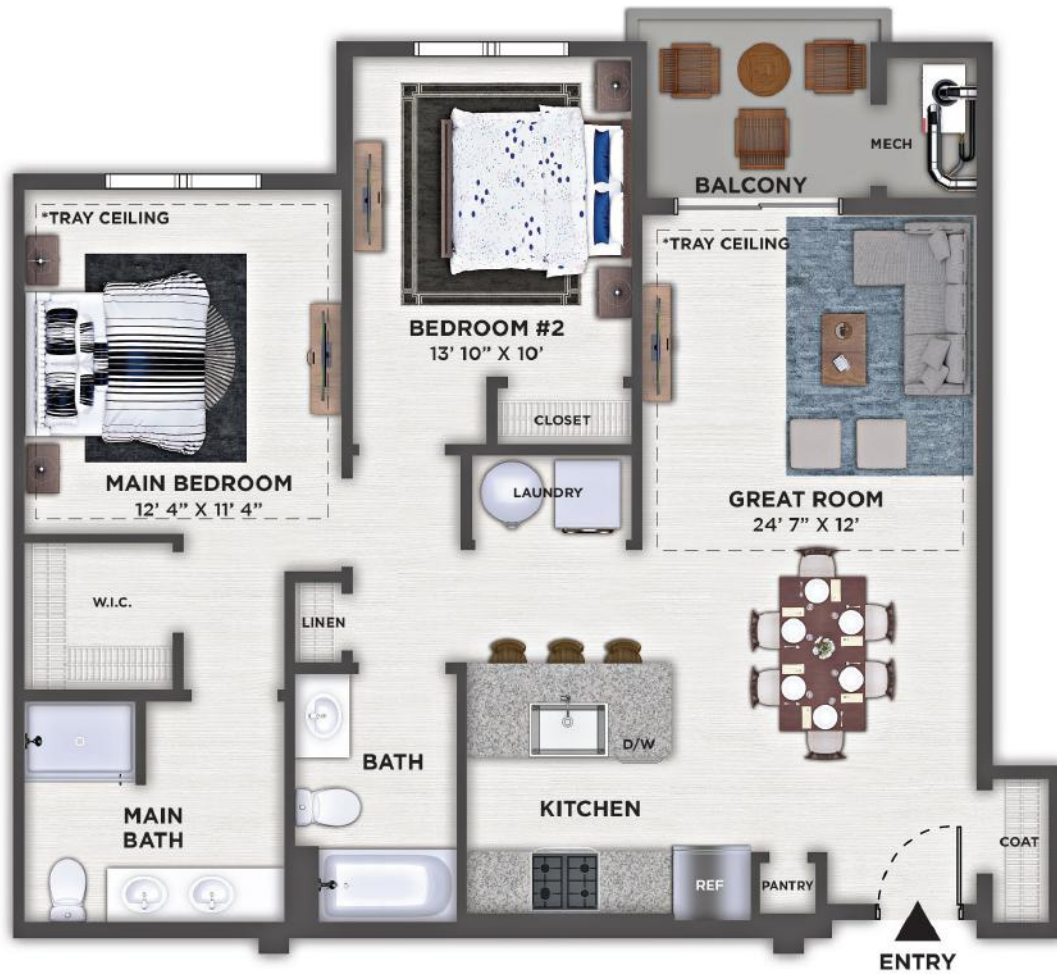

# ADAMS

UNIT 23306

TWO BEDROOM - 2 BATH  
931 SQ. FT.

\*Vaulted/Tray Ceiling  
on Top Floors Only

PRESIDENTIAL  
GARDENS  
AT MANCHESTER