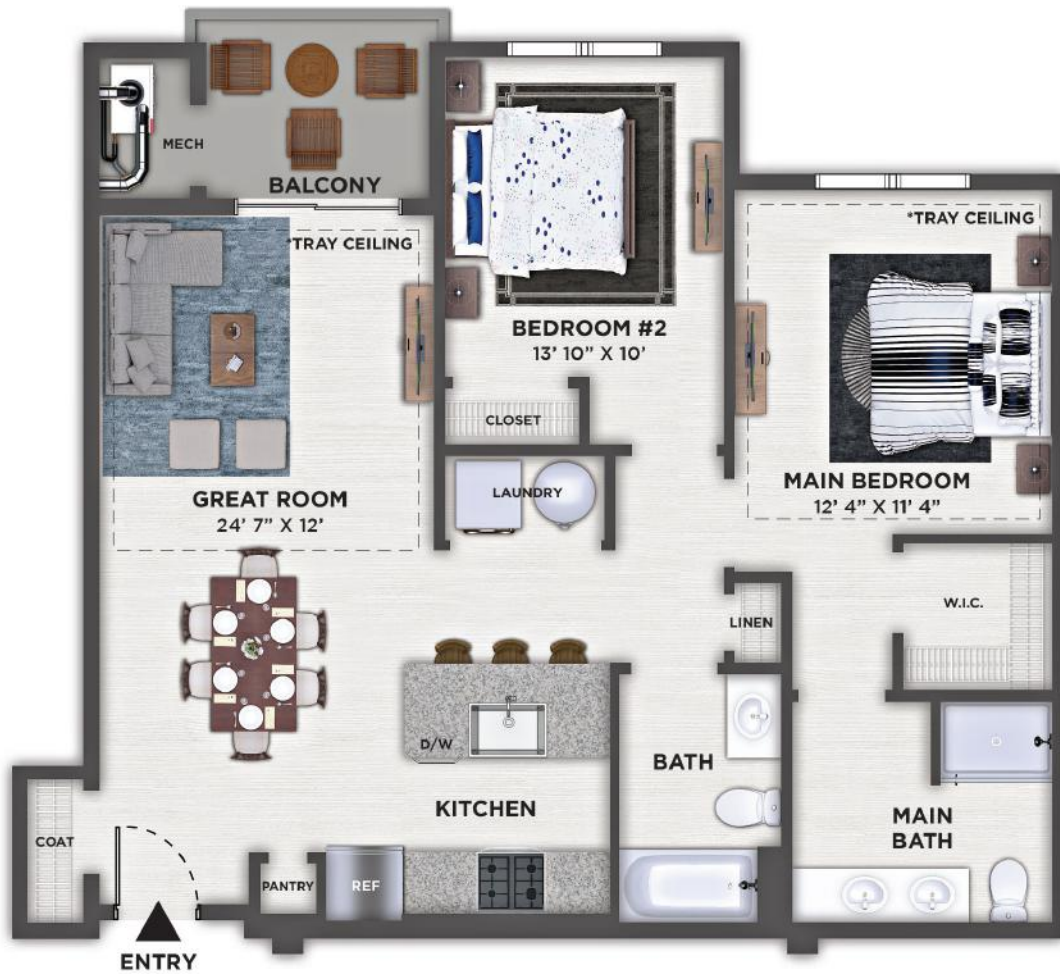

ADAMS

UNIT 23304

TWO BEDROOM - 2 BATH
931 SQ. FT.

*Vaulted/Tray Ceiling
on Top Floors Only

PRESIDENTIAL
GARDENS
AT MANCHESTER