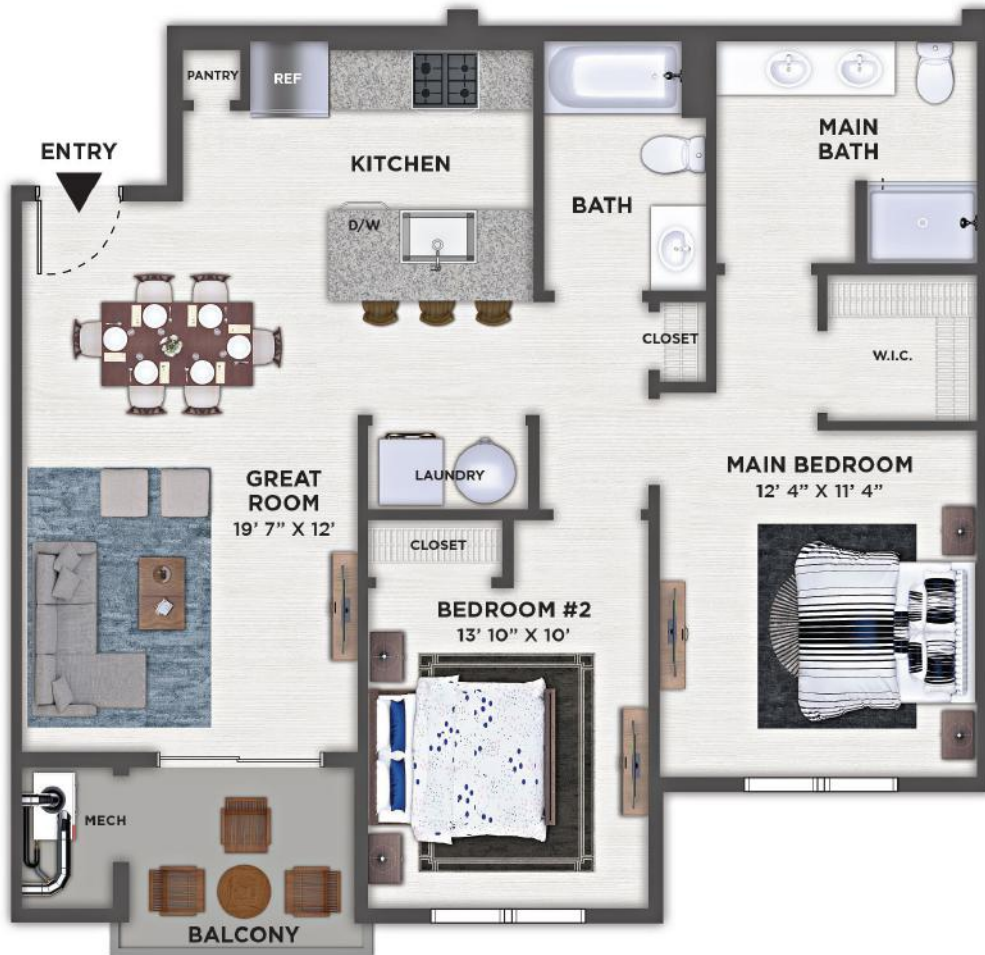

WASHINGTON

UNIT 4103

TWO BEDROOM - 2 BATH

889 SQ. FT.

PRESIDENTIAL
GARDENS
AT MANCHESTER