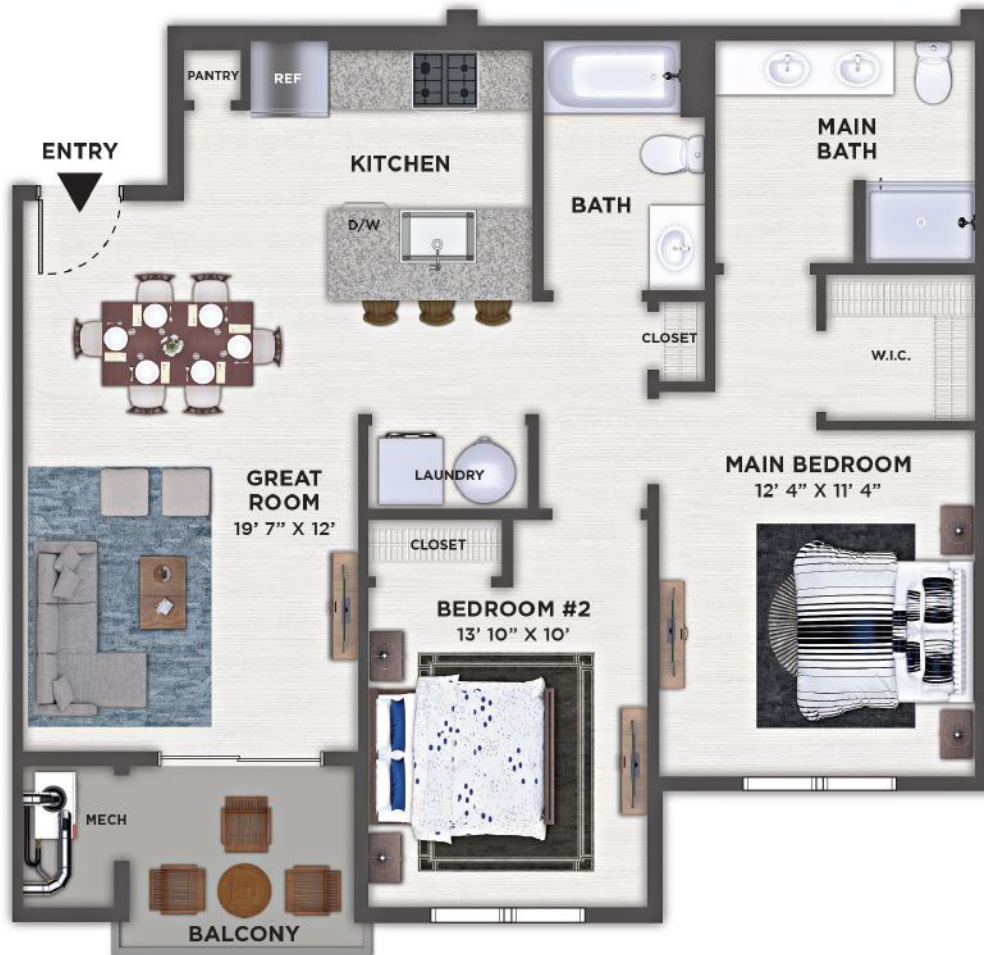

WASHINGTON

UNIT 3103

TWO BEDROOM - 2 BATH

889 SQ. FT.

PRESIDENTIAL
GARDENS
AT MANCHESTER