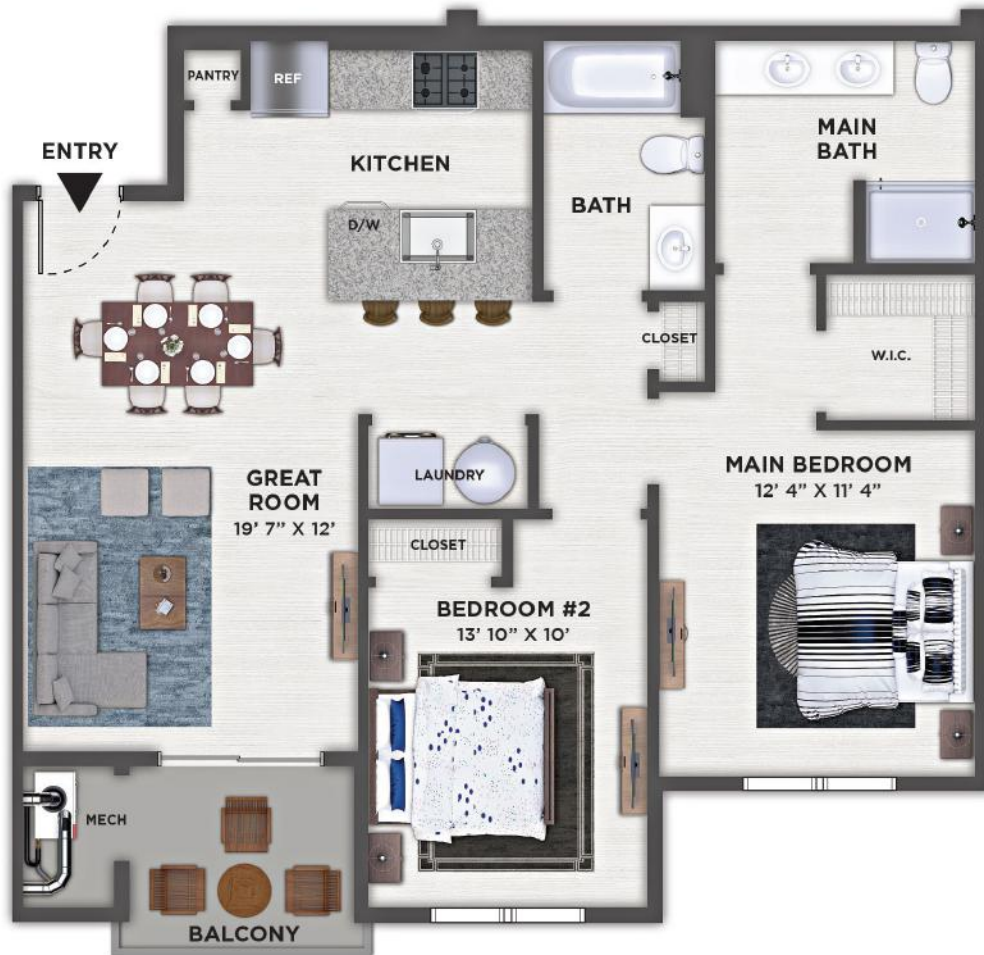

# WASHINGTON

UNIT 23103

TWO BEDROOM - 2 BATH

889 SQ. FT.

PRESIDENTIAL  
GARDENS  
AT MANCHESTER