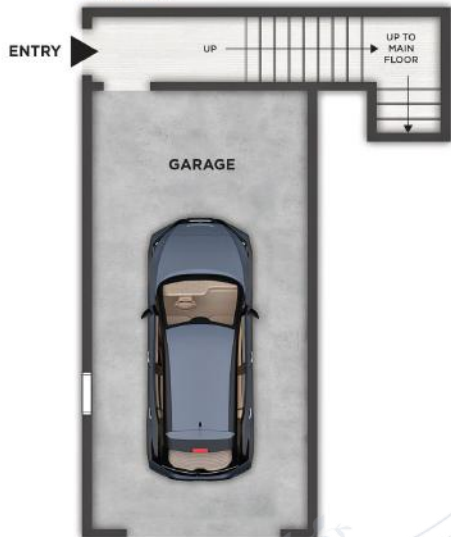

REAGAN

UNIT 2207

2ND FLOOR

1ST FLOOR

3RD FLOOR

TWO MAIN BEDROOM - 2.5 BATH - DEN - PRIVATE GARAGE
1,421 SQ. FT.

*Vaulted/Tray Ceiling

PRESIDENTIAL
GARDENS
AT MANCHESTER