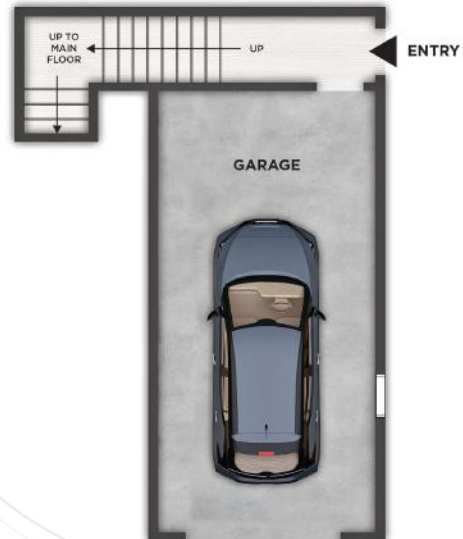

REAGAN

UNIT 2205

2ND FLOOR

3RD FLOOR

1ST FLOOR

TWO MAIN BEDROOM - 2.5 BATH - DEN - PRIVATE GARAGE
1,421 SQ. FT.

*Vaulted/Tray Ceiling

PRESIDENTIAL
GARDENS
AT MANCHESTER