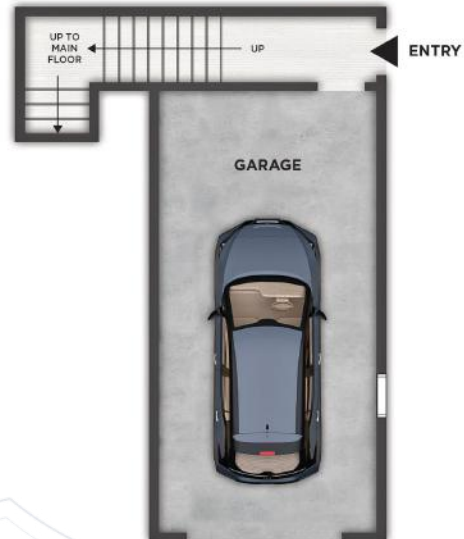

REAGAN

UNIT 2201

2ND FLOOR

3RD FLOOR

1ST FLOOR

TWO MAIN BEDROOM - 2.5 BATH - DEN - PRIVATE GARAGE

1,421 SQ. FT.

*Vaulted/Tray Ceiling