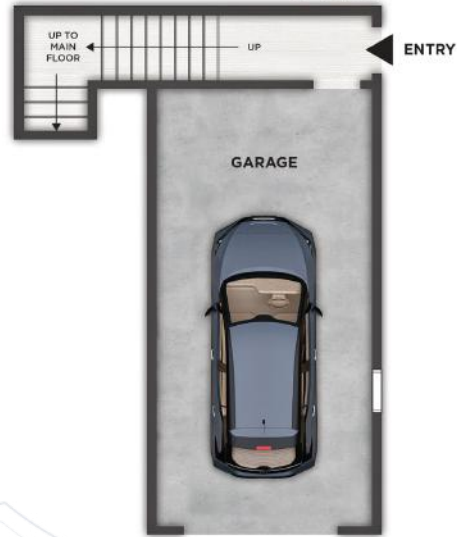

REAGAN

UNIT 12207

2ND FLOOR

3RD FLOOR

1ST FLOOR

TWO MAIN BEDROOM - 2.5 BATH - DEN - PRIVATE GARAGE
1,421 SQ. FT.

*Vaulted/Tray Ceiling

PRESIDENTIAL
GARDENS
AT MANCHESTER