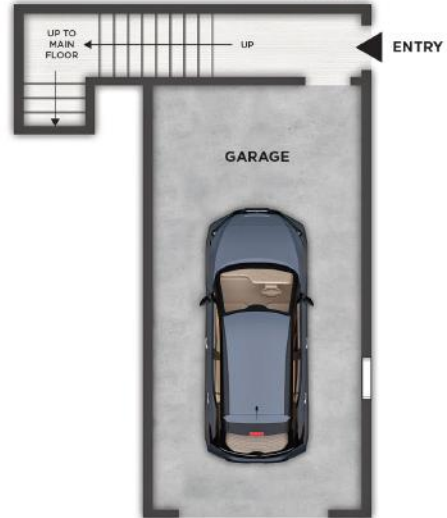

# REAGAN

UNIT 12203

2<sup>ND</sup> FLOOR

3<sup>RD</sup> FLOOR

1<sup>ST</sup> FLOOR

TWO MAIN BEDROOM - 2.5 BATH - DEN - PRIVATE GARAGE  
1,421 SQ. FT.

\*Vaulted/Tray Ceiling

PRESIDENTIAL  
GARDENS  
AT MANCHESTER