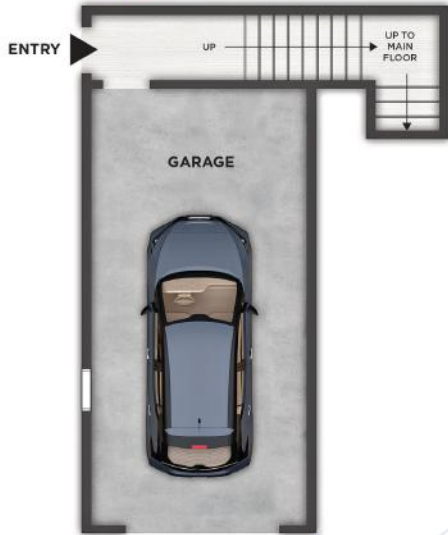

REAGAN

UNIT 12201

2ND FLOOR

1ST FLOOR

3RD FLOOR

TWO MAIN BEDROOM - 2.5 BATH - DEN - PRIVATE GARAGE

1,421 SQ. FT.

*Vaulted/Tray Ceiling