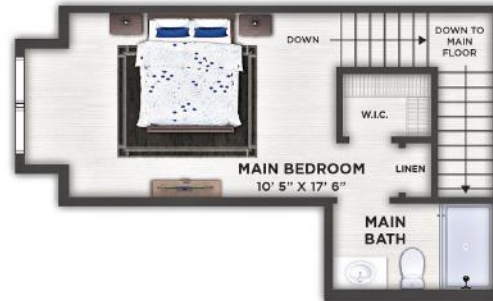

REAGAN

UNIT 12201

2ND FLOOR

1ST FLOOR

3RD FLOOR

TWO MAIN BEDROOM - 2.5 BATH - DEN - PRIVATE GARAGE

1,421 SQ. FT.

*Vaulted/Tray Ceiling