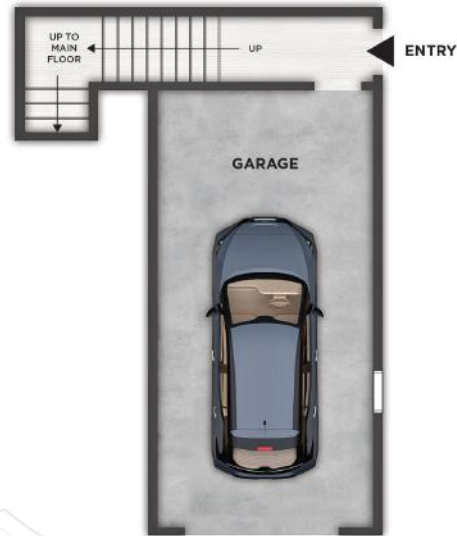

REAGAN

UNIT 1207

2ND FLOOR

3RD FLOOR

1ST FLOOR

TWO MAIN BEDROOM - 2.5 BATH - DEN - PRIVATE GARAGE
1,421 SQ. FT.

*Vaulted/Tray Ceiling

PRESIDENTIAL
GARDENS
AT MANCHESTER