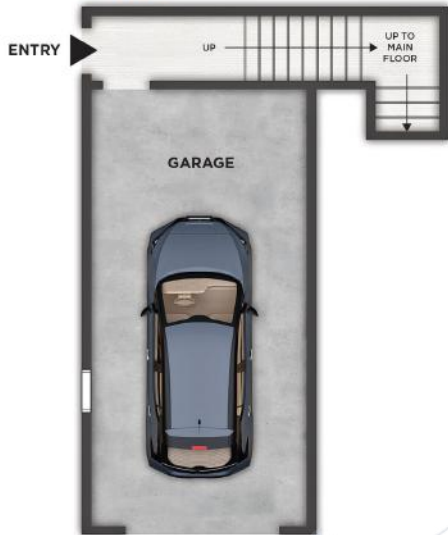

REAGAN

UNIT 1205

2ND FLOOR

1ST FLOOR

3RD FLOOR

TWO MAIN BEDROOM - 2.5 BATH - DEN - PRIVATE GARAGE

1,421 SQ. FT.

*Vaulted/Tray Ceiling