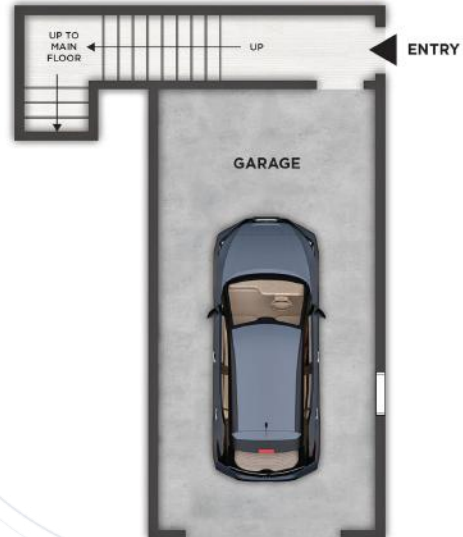

REAGAN

UNIT 1203

2ND FLOOR

3RD FLOOR

1ST FLOOR

TWO MAIN BEDROOM - 2.5 BATH - DEN - PRIVATE GARAGE
1,421 SQ. FT.

*Vaulted/Tray Ceiling

PRESIDENTIAL
GARDENS
AT MANCHESTER