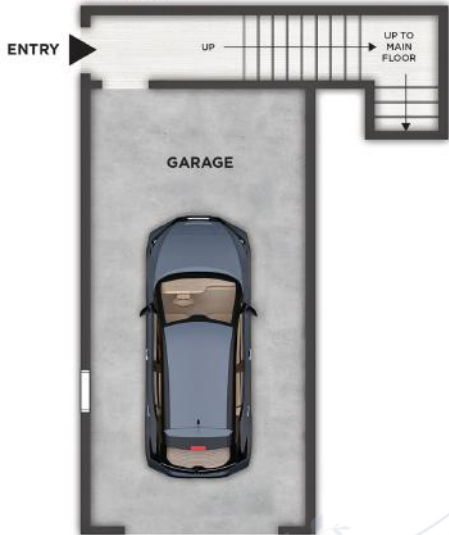

REAGAN

UNIT 1201

2ND FLOOR

1ST FLOOR

3RD FLOOR

TWO MAIN BEDROOM - 2.5 BATH - DEN - PRIVATE GARAGE
1,421 SQ. FT.

*Vaulted/Tray Ceiling

PRESIDENTIAL
GARDENS
AT MANCHESTER