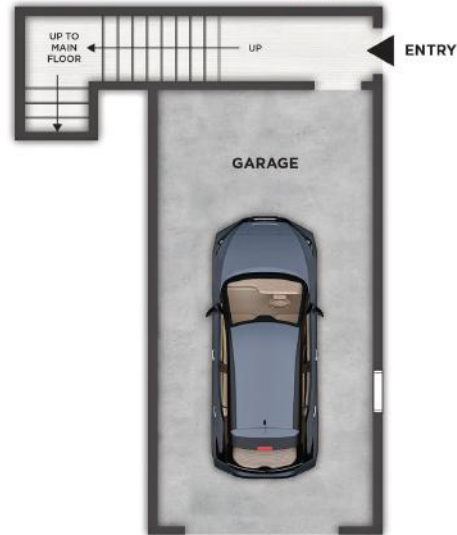

# REAGAN

UNIT 11207

2<sup>ND</sup> FLOOR

3<sup>RD</sup> FLOOR

1<sup>ST</sup> FLOOR

TWO MAIN BEDROOM - 2.5 BATH - DEN - PRIVATE GARAGE  
1,421 SQ. FT.

\*Vaulted/Tray Ceiling

PRESIDENTIAL  
GARDENS  
AT MANCHESTER