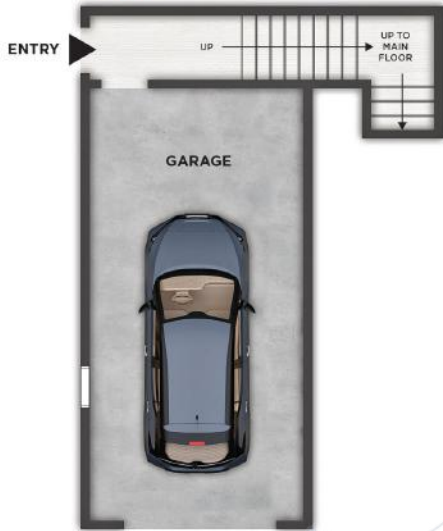

**REAGAN
UNIT 11205**

2ND FLOOR

1ST FLOOR

3RD FLOOR

**TWO MAIN BEDROOM - 2.5 BATH - DEN - PRIVATE GARAGE
1,421 SQ. FT.**

*Vaulted/Tray Ceiling

PRESIDENTIAL
GARDENS
AT MANCHESTER