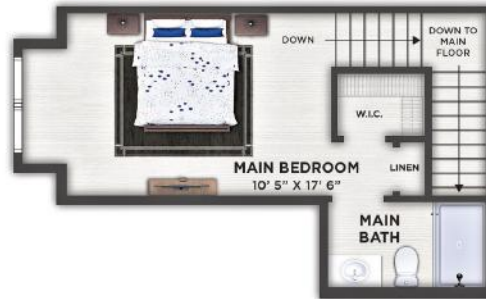

**REAGAN
UNIT 11205**

2ND FLOOR

1ST FLOOR

3RD FLOOR

**TWO MAIN BEDROOM - 2.5 BATH - DEN - PRIVATE GARAGE
1,421 SQ. FT.**

*Vaulted/Tray Ceiling

PRESIDENTIAL
GARDENS
AT MANCHESTER