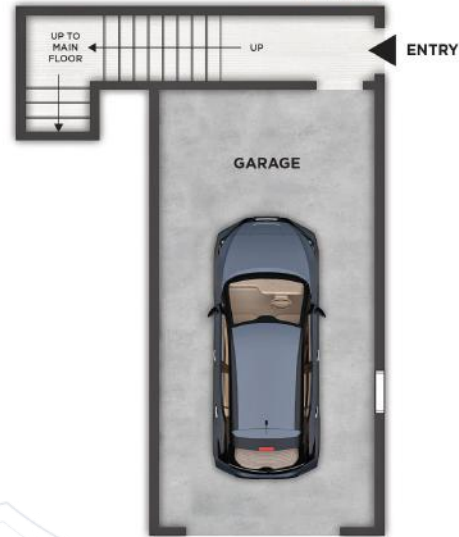

REAGAN

UNIT 11203

2ND FLOOR

3RD FLOOR

1ST FLOOR

TWO MAIN BEDROOM - 2.5 BATH - DEN - PRIVATE GARAGE
1,421 SQ. FT.

*Vaulted/Tray Ceiling

PRESIDENTIAL
GARDENS
AT MANCHESTER