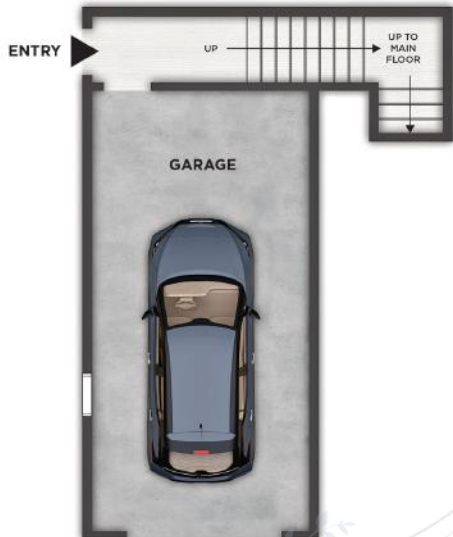

# REAGAN

UNIT 11201

2<sup>ND</sup> FLOOR

1<sup>ST</sup> FLOOR

3<sup>RD</sup> FLOOR

TWO MAIN BEDROOM - 2.5 BATH - DEN - PRIVATE GARAGE  
1,421 SQ. FT.

\*Vaulted/Tray Ceiling

PRESIDENTIAL  
GARDENS  
AT MANCHESTER