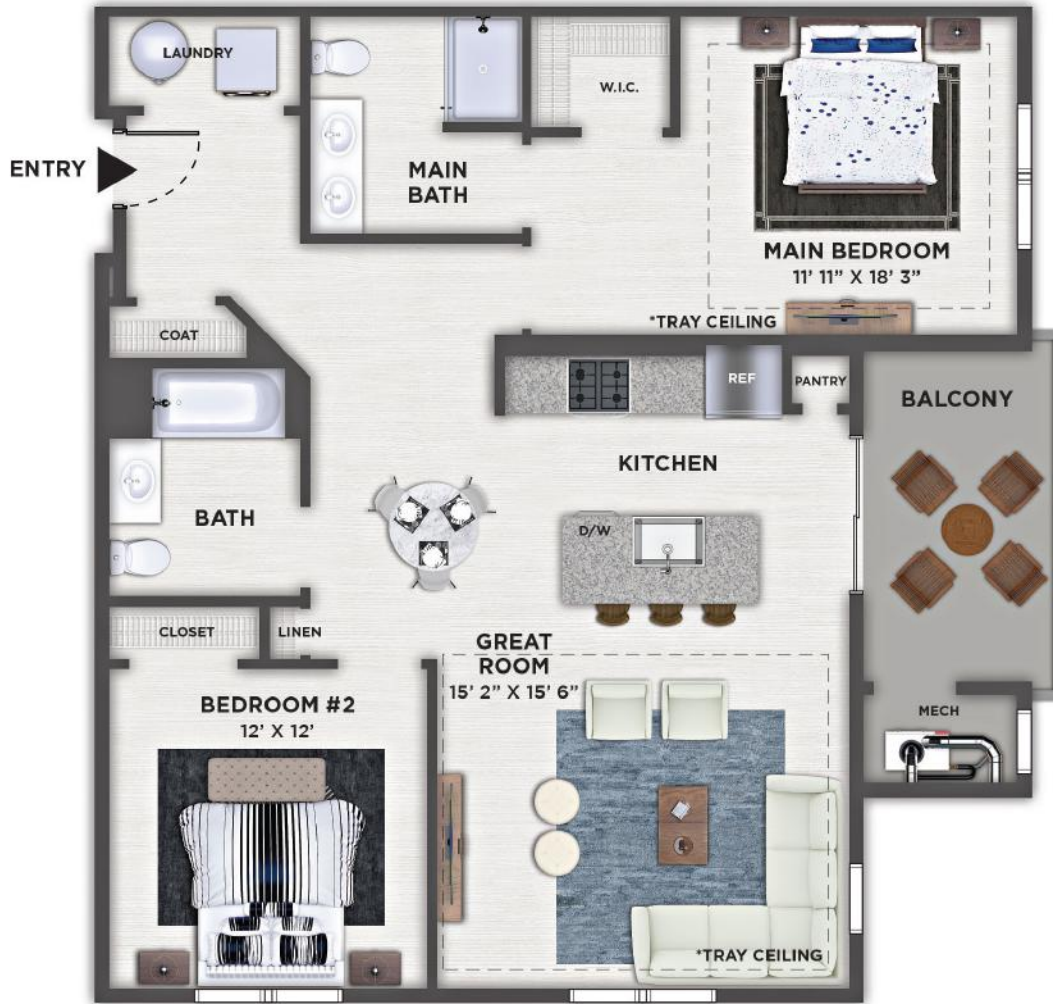

# LINCOLN

## UNIT 4107

TWO BEDROOM - 2 BATH

1,084 SQ. FT.

\*Vaulted/Tray Ceiling  
on Top Floors Only

PRESIDENTIAL  
GARDENS  
AT MANCHESTER