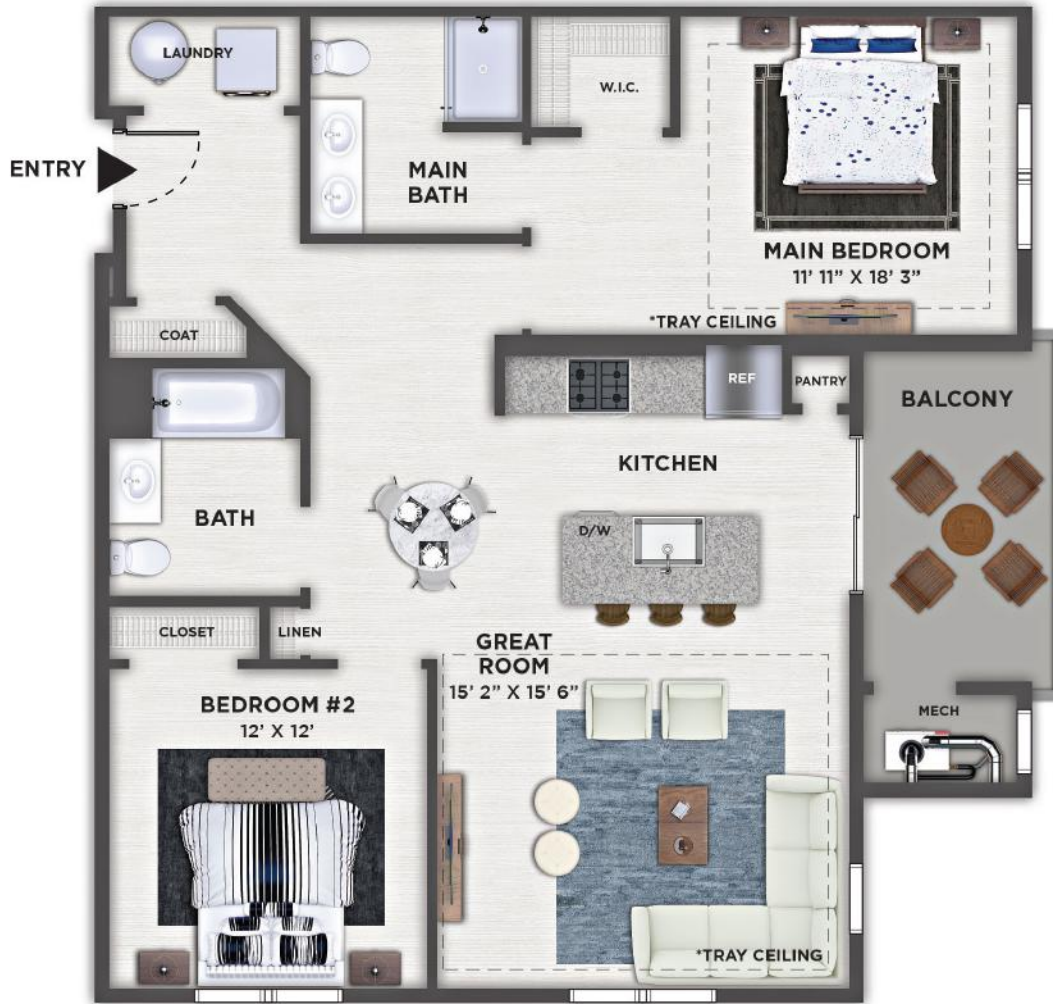

# LINCOLN

UNIT 3207

TWO BEDROOM - 2 BATH

1,084 SQ. FT.

\*Vaulted/Tray Ceiling  
on Top Floors Only

PRESIDENTIAL  
GARDENS  
AT MANCHESTER