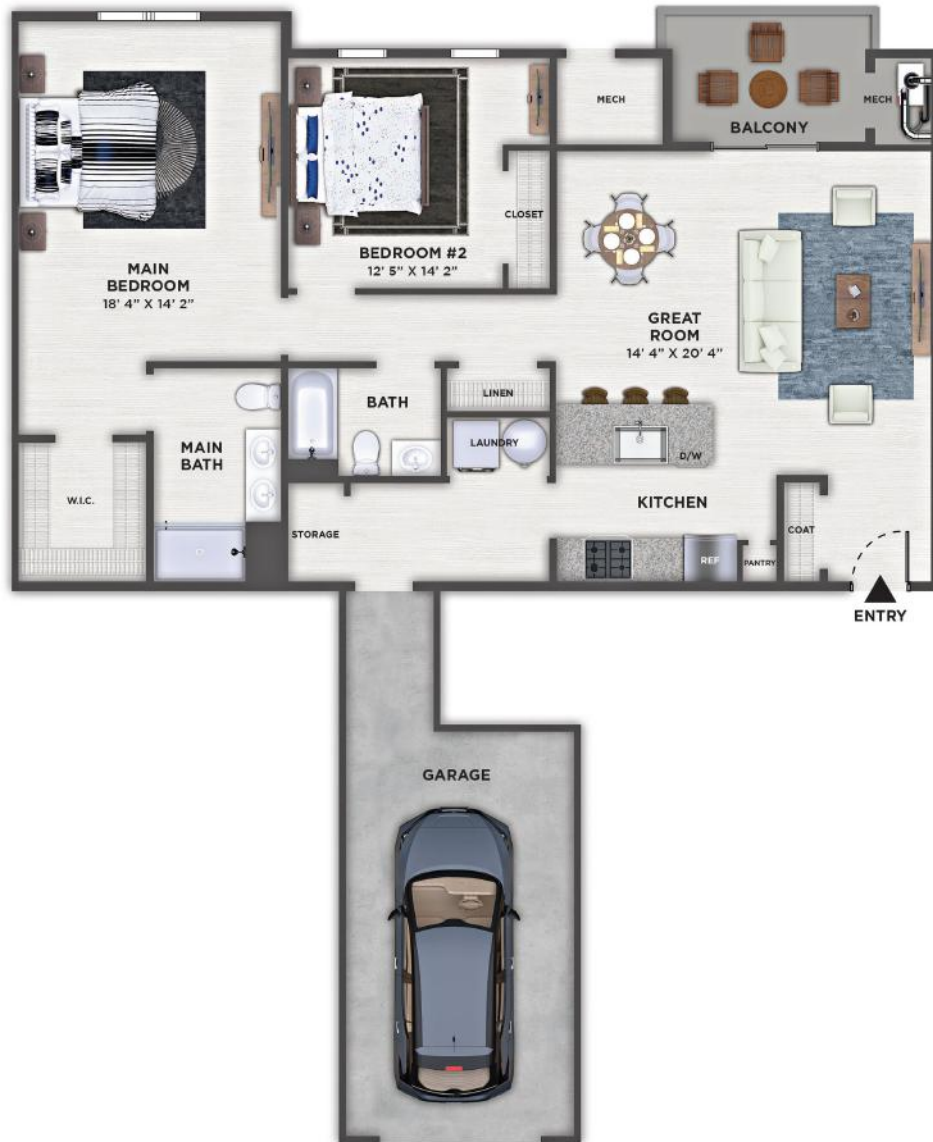

EISENHOWER

UNIT 2106

TWO BEDROOM - 2 BATH - PRIVATE GARAGE

1,346 SQ. FT.

PRESIDENTIAL
GARDENS
AT MANCHESTER