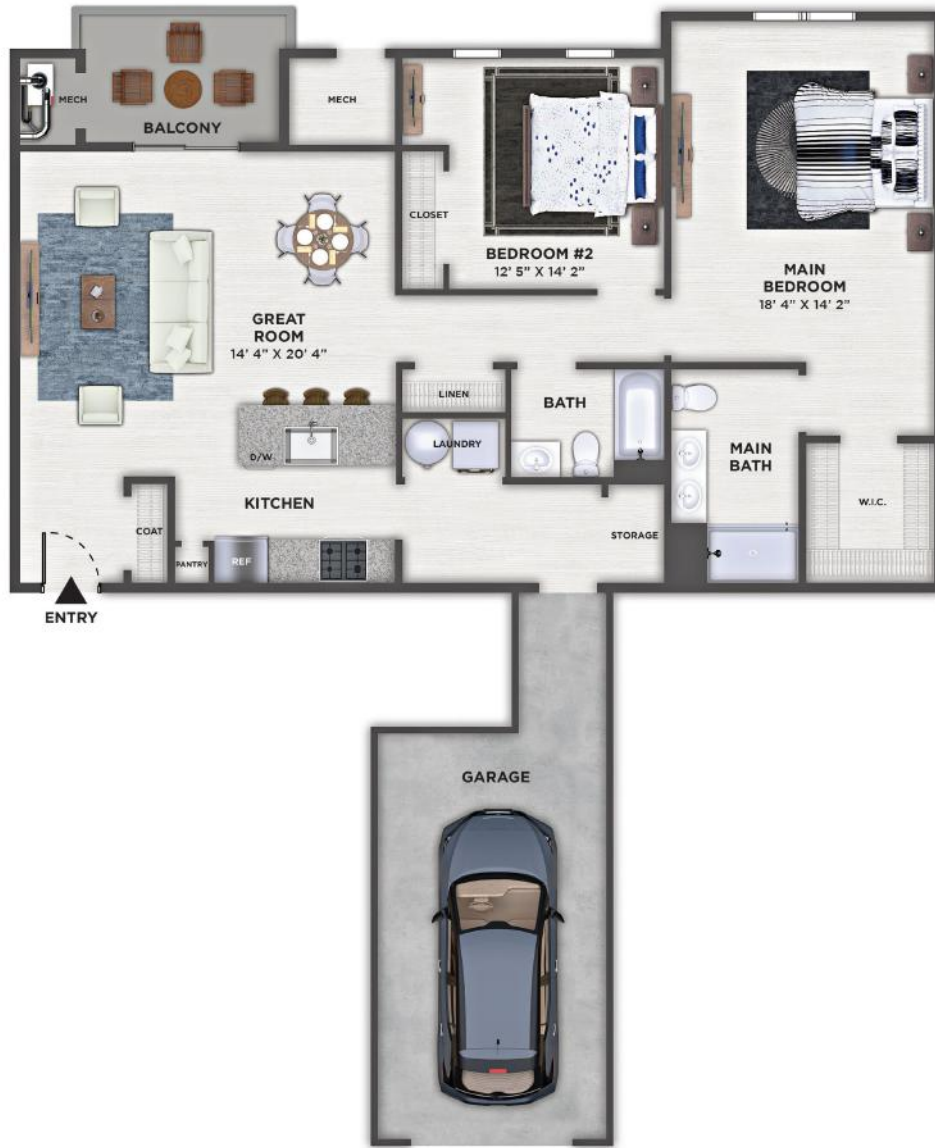

EISENHOWER

UNIT 12106

TWO BEDROOM - 2 BATH - PRIVATE GARAGE

1,346 SQ. FT.

PRESIDENTIAL
GARDENS
AT MANCHESTER