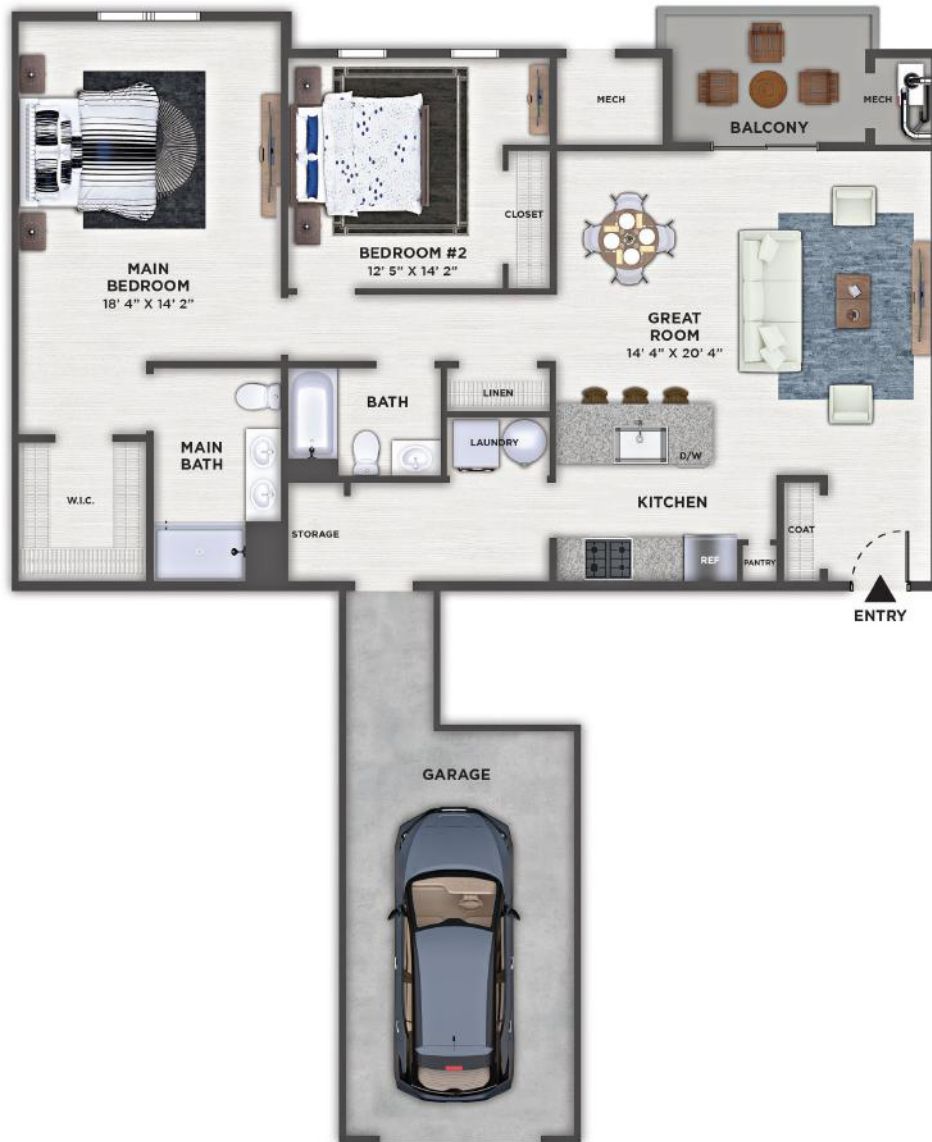

EISENHOWER

UNIT 12104

TWO BEDROOM - 2 BATH - PRIVATE GARAGE
1,346 SQ. FT.

PRESIDENTIAL
GARDENS
AT MANCHESTER